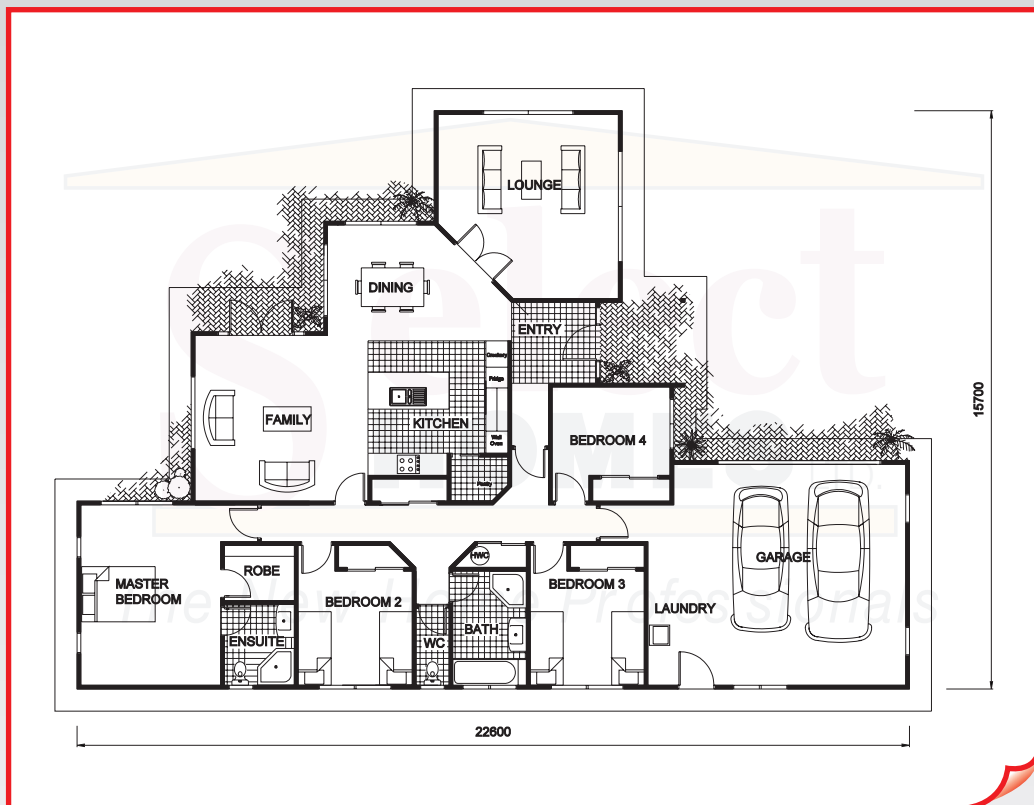

Select HOMES LTD.

The New Home Professionals

The Nile

THE NILE

4 bedroom, 2 living, ensuite
Floor area 219m²

www.selecthomes.co.nz

1010 Te Rapa Road, Hamilton

Phone (07) 850 5049

* Artist impression only
All plans Copyright of Select Homes