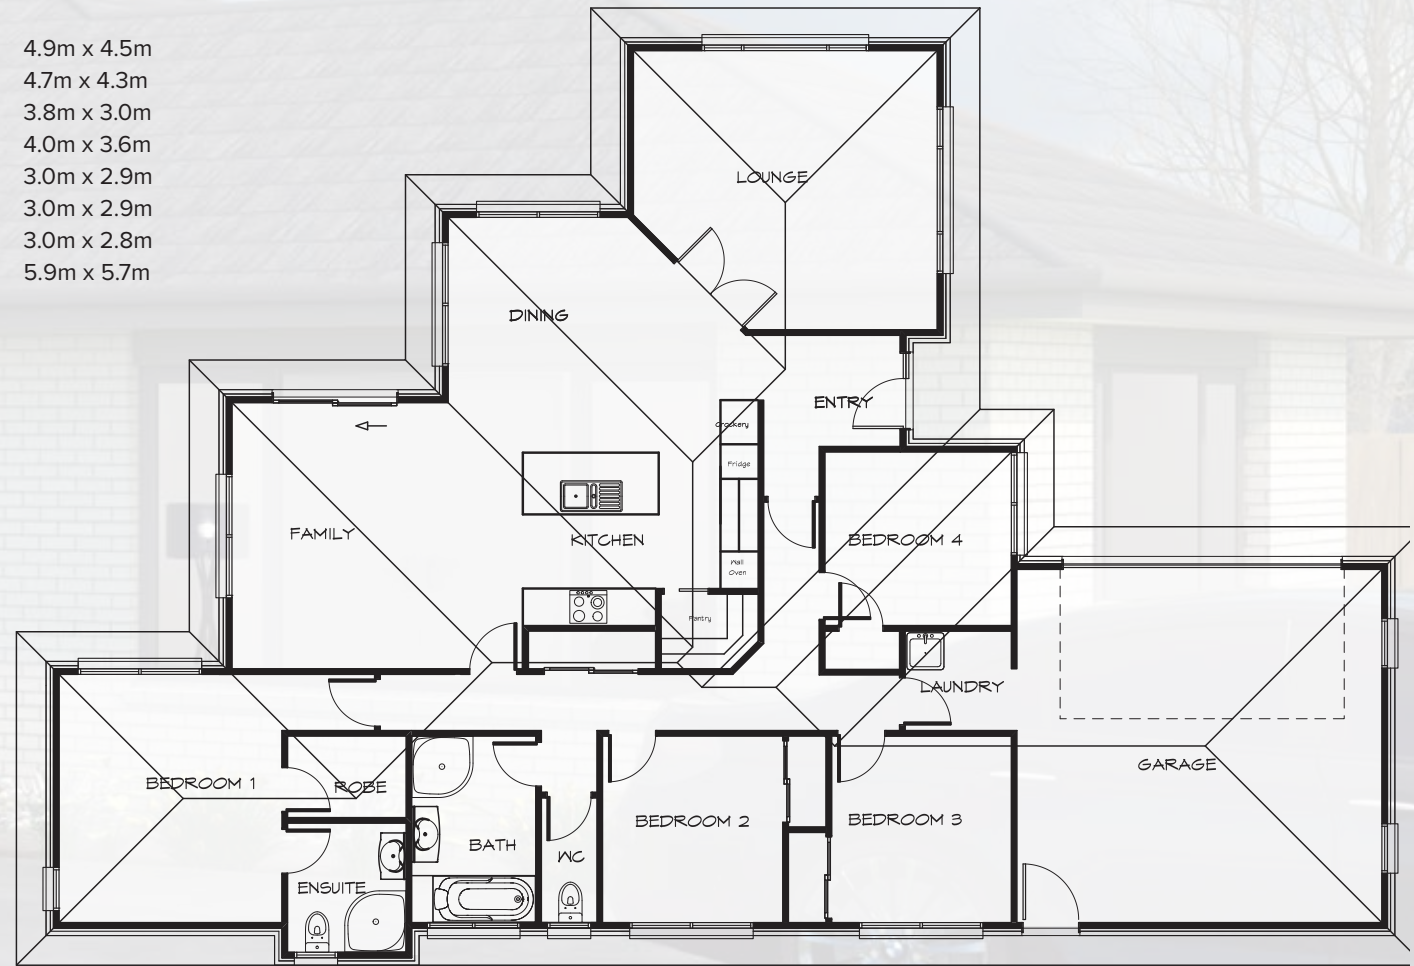

THE PARIS

4 Bedroom

FLOOR AREA

Living	159 sqm
Garage	35 sqm

TOTAL FLOOR AREA

	194 sqm
Over Brick	203 sqm

ROOM SIZES

Lounge	4.9m x 4.5m
Family	4.7m x 4.3m
Dining	3.8m x 3.0m
Bed 1	4.0m x 3.6m
Bed 2	3.0m x 2.9m
Bed 3	3.0m x 2.9m
Bed 4	3.0m x 2.8m
Garage	5.9m x 5.7m

FEATURES

- 3 or 4 Bedroom options
- 2x Living areas
- 2x bathrooms
- Butler's pantry
- Double garage

Overall Length & Width 21.6m x 14.8m