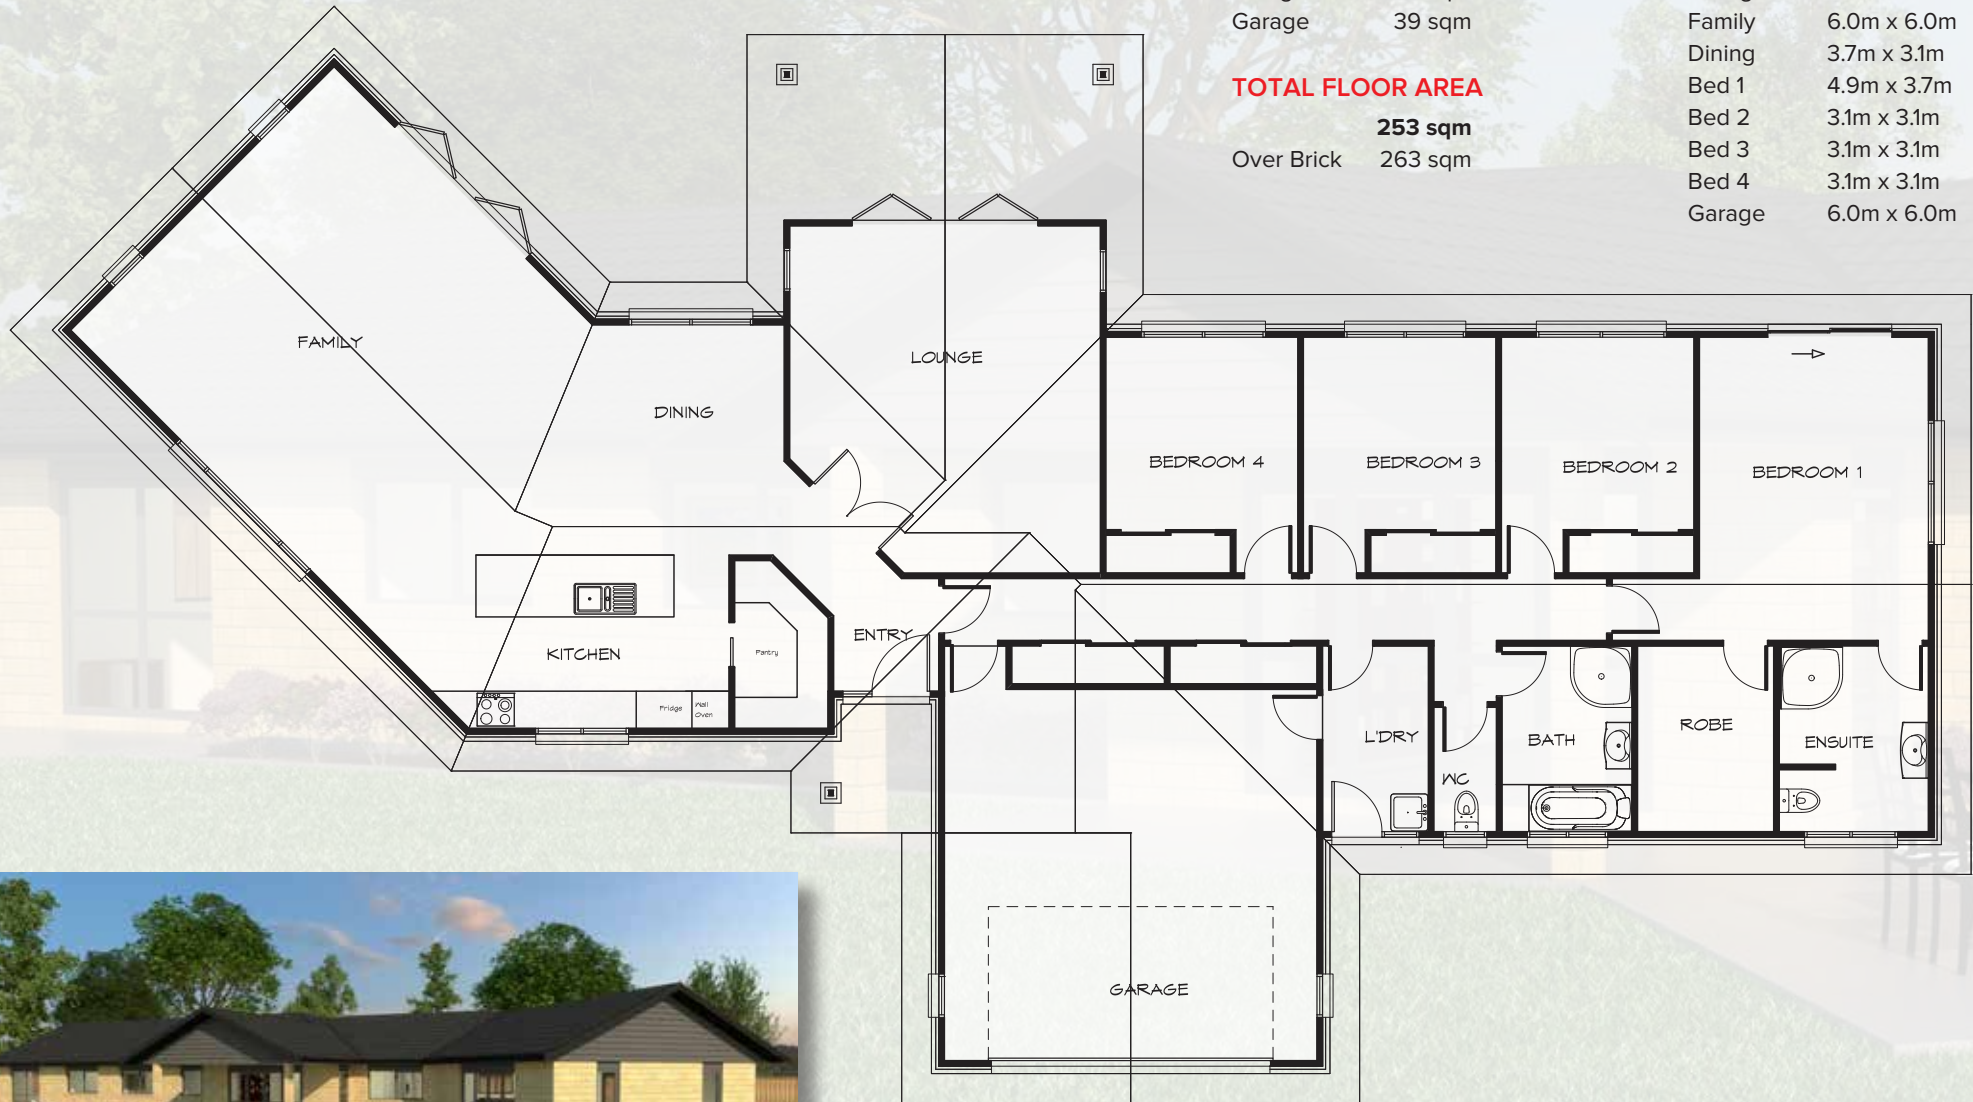

THE LYNWOOD

4 Bedroom

FLOOR AREA

Living	214 sqm
Garage	39 sqm

TOTAL FLOOR AREA

253 sqm	
Over Brick	263 sqm

ROOM SIZES

Lounge	5.6m x 5.0m
Family	6.0m x 6.0m
Dining	3.7m x 3.1m
Bed 1	4.9m x 3.7m
Bed 2	3.1m x 3.1m
Bed 3	3.1m x 3.1m
Bed 4	3.1m x 3.1m
Garage	6.0m x 6.0m

Overall Length & Width 30.2m x 16.0m