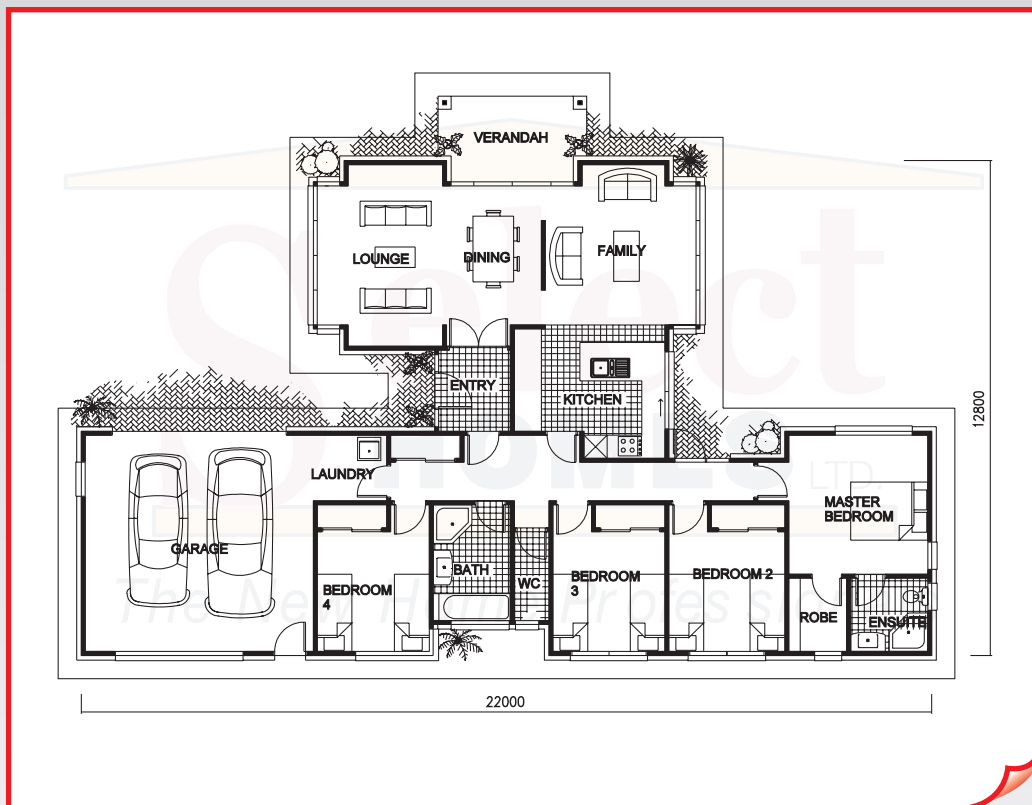

## THE DEVONPORT

4 bedroom, ensuite  
Floor area 182m<sup>2</sup>

[www.selecthomes.co.nz](http://www.selecthomes.co.nz)

1010 Te Rapa Road, Hamilton

Phone (07) 850 5049