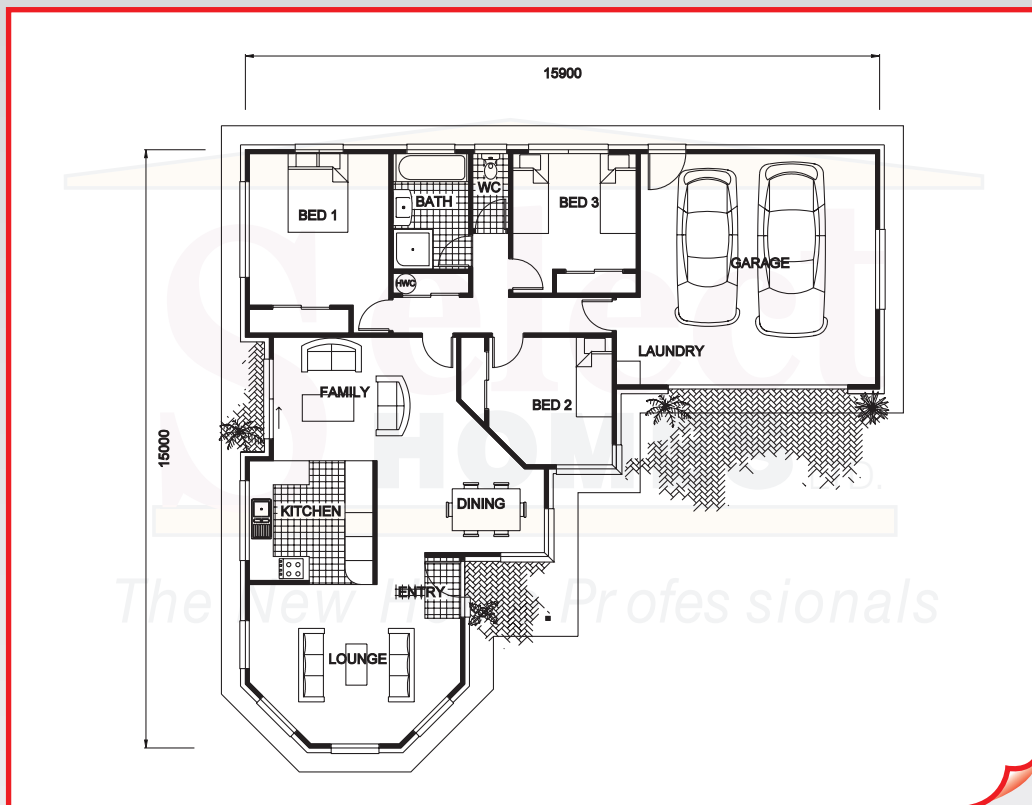

Select
HOMES LTD.

The New Home Professionals

The Milano

THE MILANO

3 bedroom. Floor area 153m²

www.selecthomes.co.nz

1010 Te Rapa Road, Hamilton

Phone (07) 850 5049

* Artist impression only
All plans Copyright of Select Homes