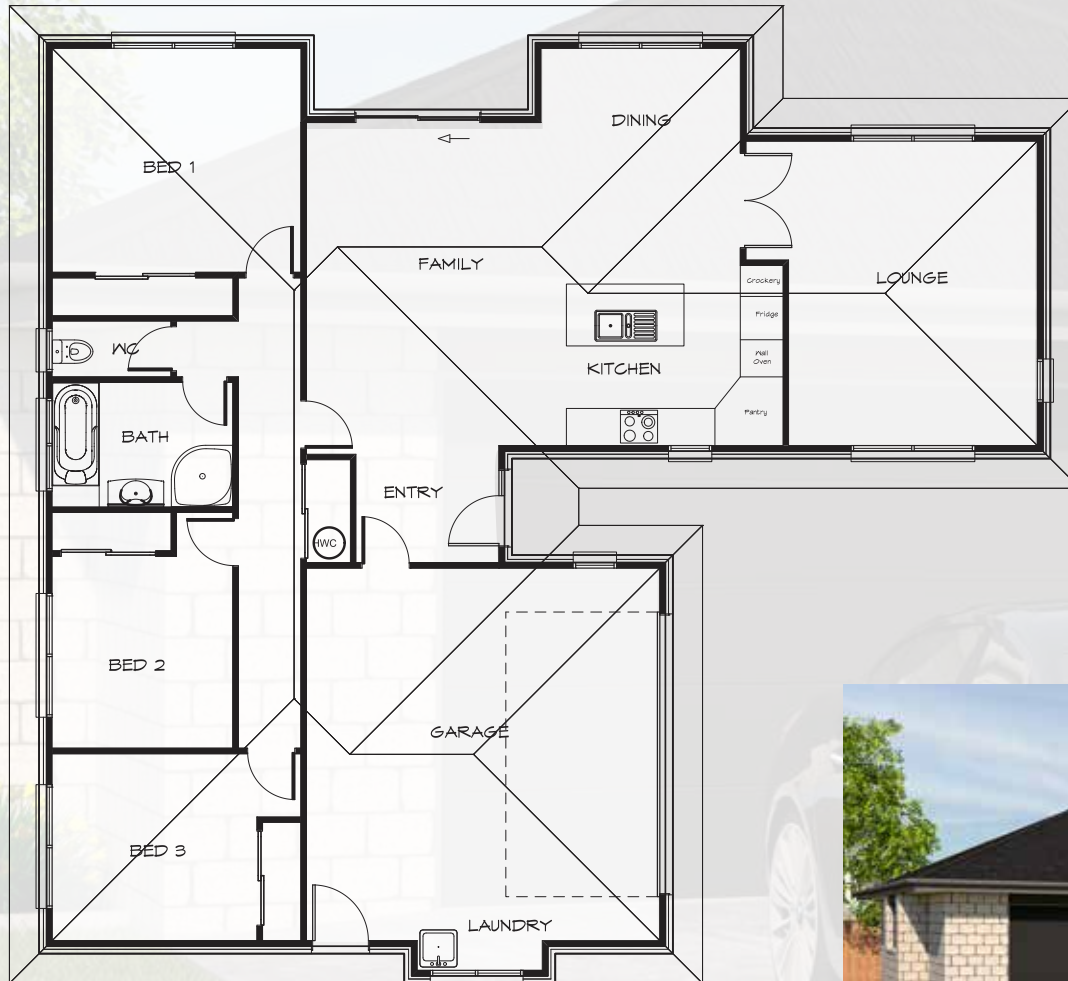

THE BLEAKLEY

3 Bedroom

Overall Length & Width 15.1m x 16.1m

FLOOR AREA

Living	134 sqm
Garage	37 sqm

TOTAL FLOOR AREA

	171 sqm
Over Brick	180 sqm

ROOM SIZES

Lounge	4.9m x 4.0m
Family	5.2m x 3.8m
Dining	3.8m x 3.2m
Bed 1	4.0m x 3.6m
Bed 2	3.1m x 2.9m
Bed 3	3.3m x 3.0m
Garage	6.0m x 5.7m