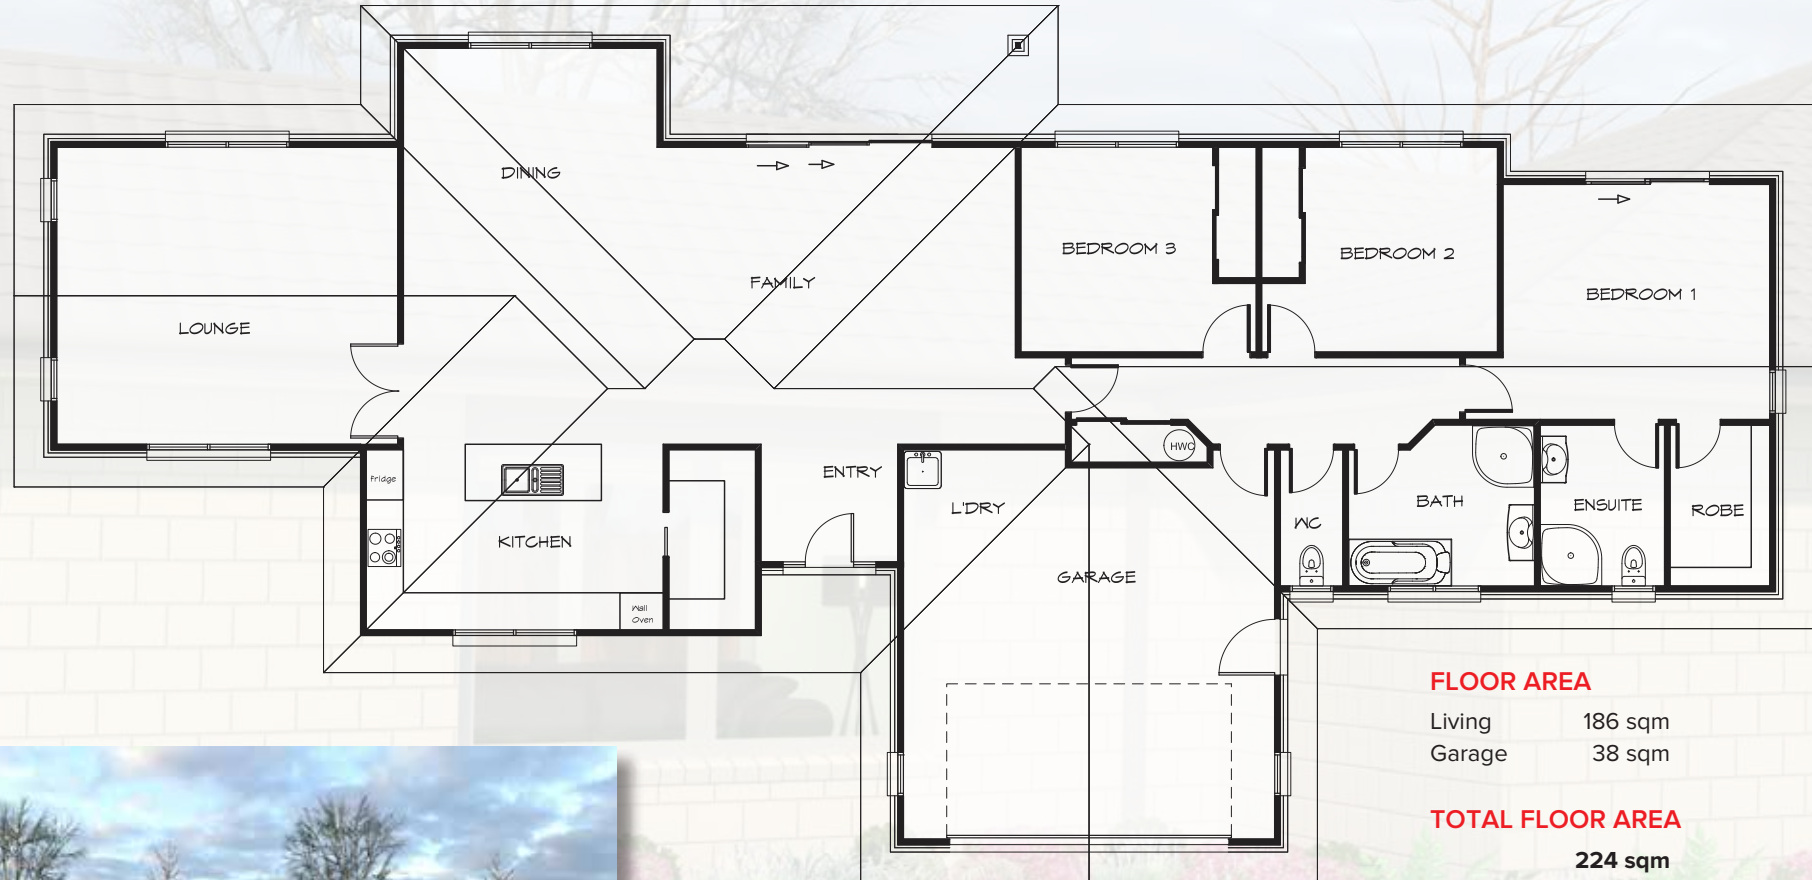

THE CARRINGTON

3 Bedroom

Overall Length & Width 27.9m x 13.0m

FLOOR AREA

Living 186 sqm
Garage 38 sqm

TOTAL FLOOR AREA

224 sqm
Over Brick 234 sqm

ROOM SIZES

Lounge 5.5m x 4.8m
Family 5.8m x 4.8m
Dining 6.4m x 4.1m
Bed 1 4.3m x 3.8m
Bed 2 3.3m x 3.1m
Bed 3 3.3m x 3.1m
Garage 6.2m x 6.0m