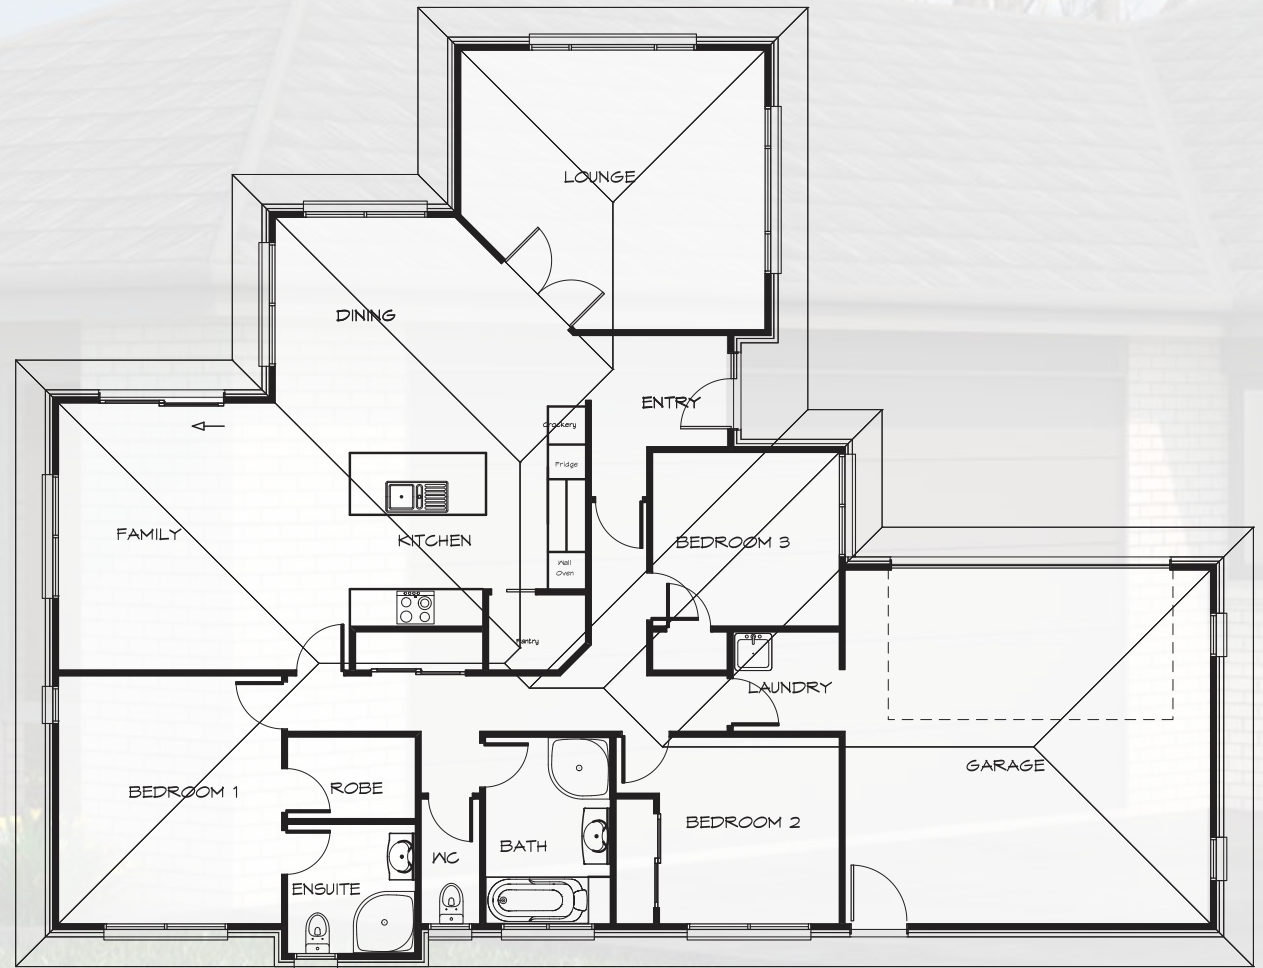

## 3 Bedroom

Overall Length & Width 18.8m x 14.8m

### FLOOR AREA

Living	148 sqm
Garage	35 sqm

### TOTAL FLOOR AREA

	<b>183 sqm</b>
Over Brick	191 sqm

### ROOM SIZES

Lounge	4.9m x 4.5m
Family	4.7m x 4.3m
Dining	3.8m x 3.0m
Bed 1	4.0m x 3.6m
Bed 2	3.0m x 2.9m
Bed 3	3.0m x 2.8m
Garage	5.9m x 5.7m