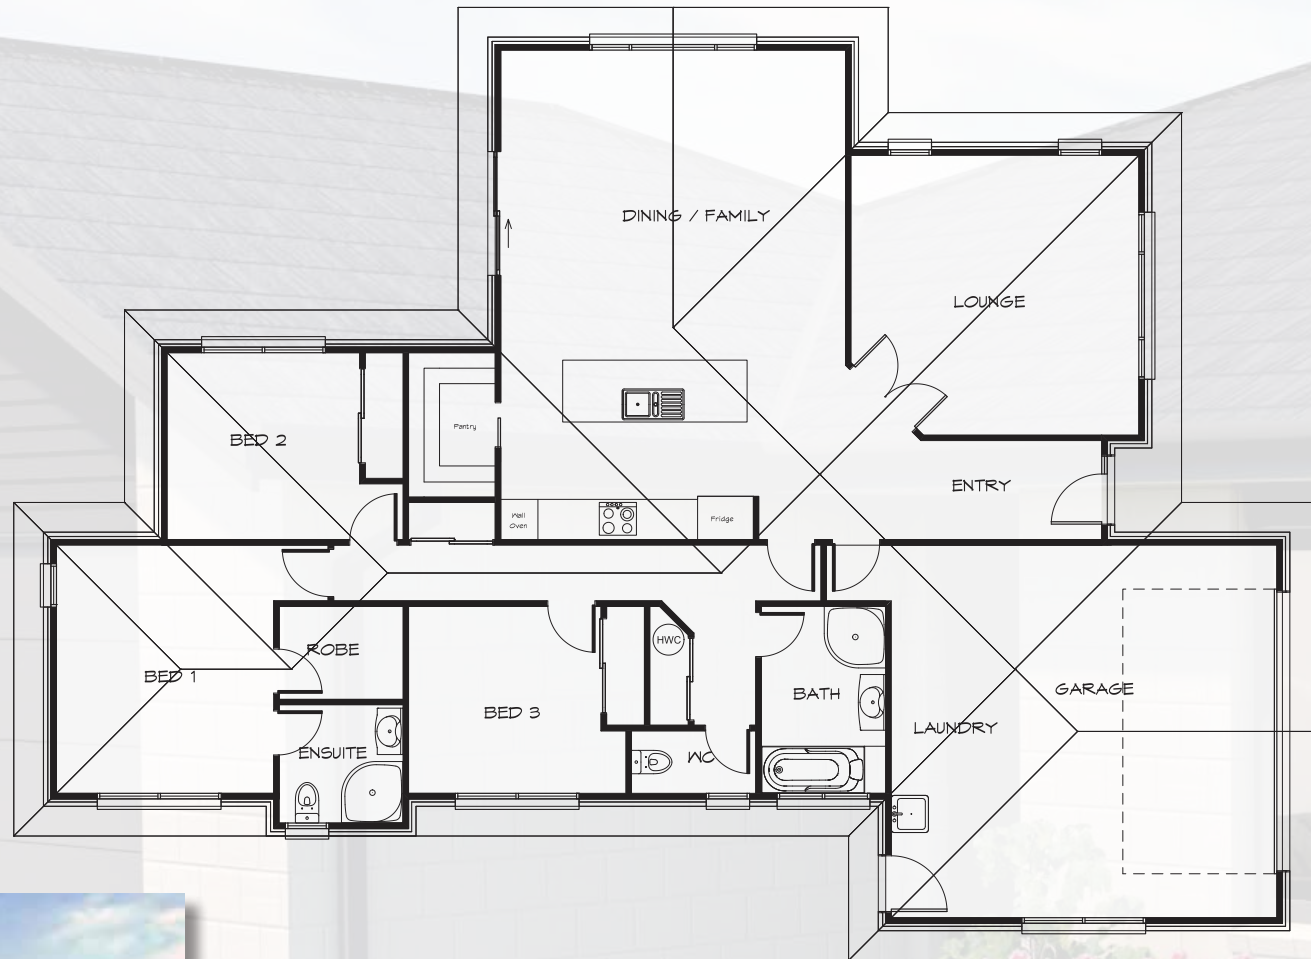

The AVALON

3 Bedroom

FLOOR AREA

Living 149 sqm
Garage 40 sqm

TOTAL FLOOR AREA

189 sqm
Over Brick 198 sqm

ROOM SIZES

Lounge 4.6m x 4.5m
Dine / Fam 5.5m x 5.0m
Bed 1 4.0m x 3.5m
Bed 2 3.1m x 3.0m
Bed 3 3.1m x 3.0m
Garage 6.2m x 6.0m

Overall Length & Width 20.0m x 14.2m