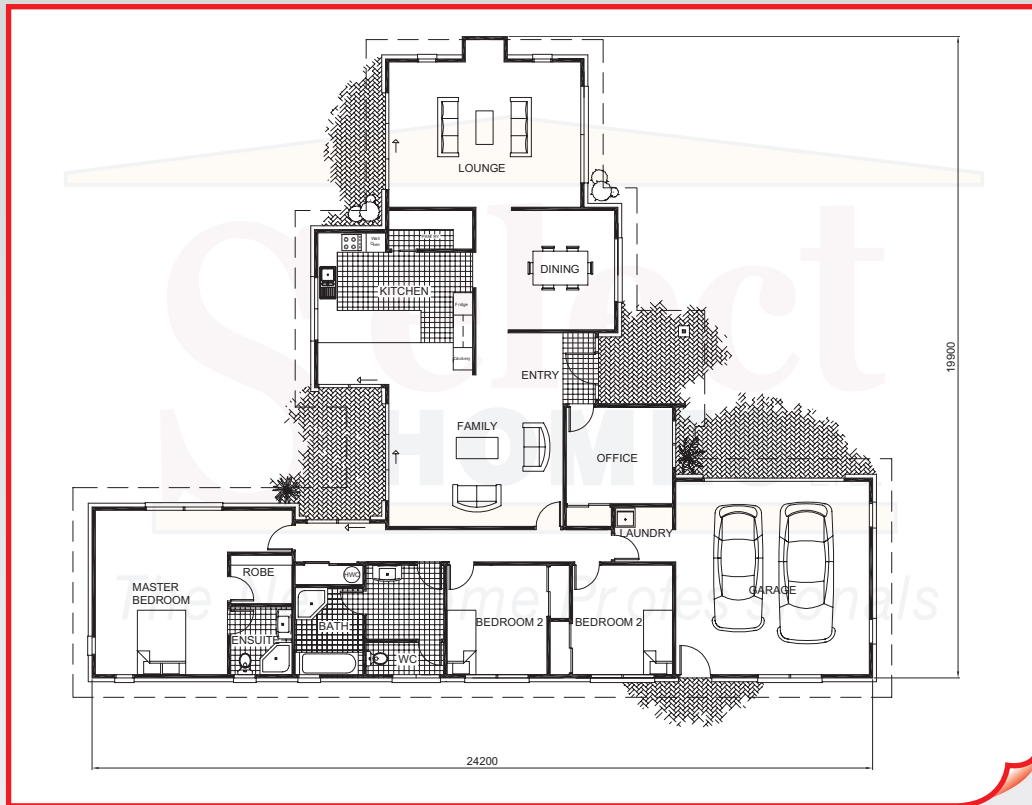

# The Memphis

**THE MEMPHIS** 3 bedroom, office, 2 living, ensuite  
Floor area 244m<sup>2</sup>

[www.selecthomes.co.nz](http://www.selecthomes.co.nz)

1010 Te Rapa Road, Hamilton

Phone (07) 850 5049

\* Artist impression only  
All plans Copyright of Select Homes