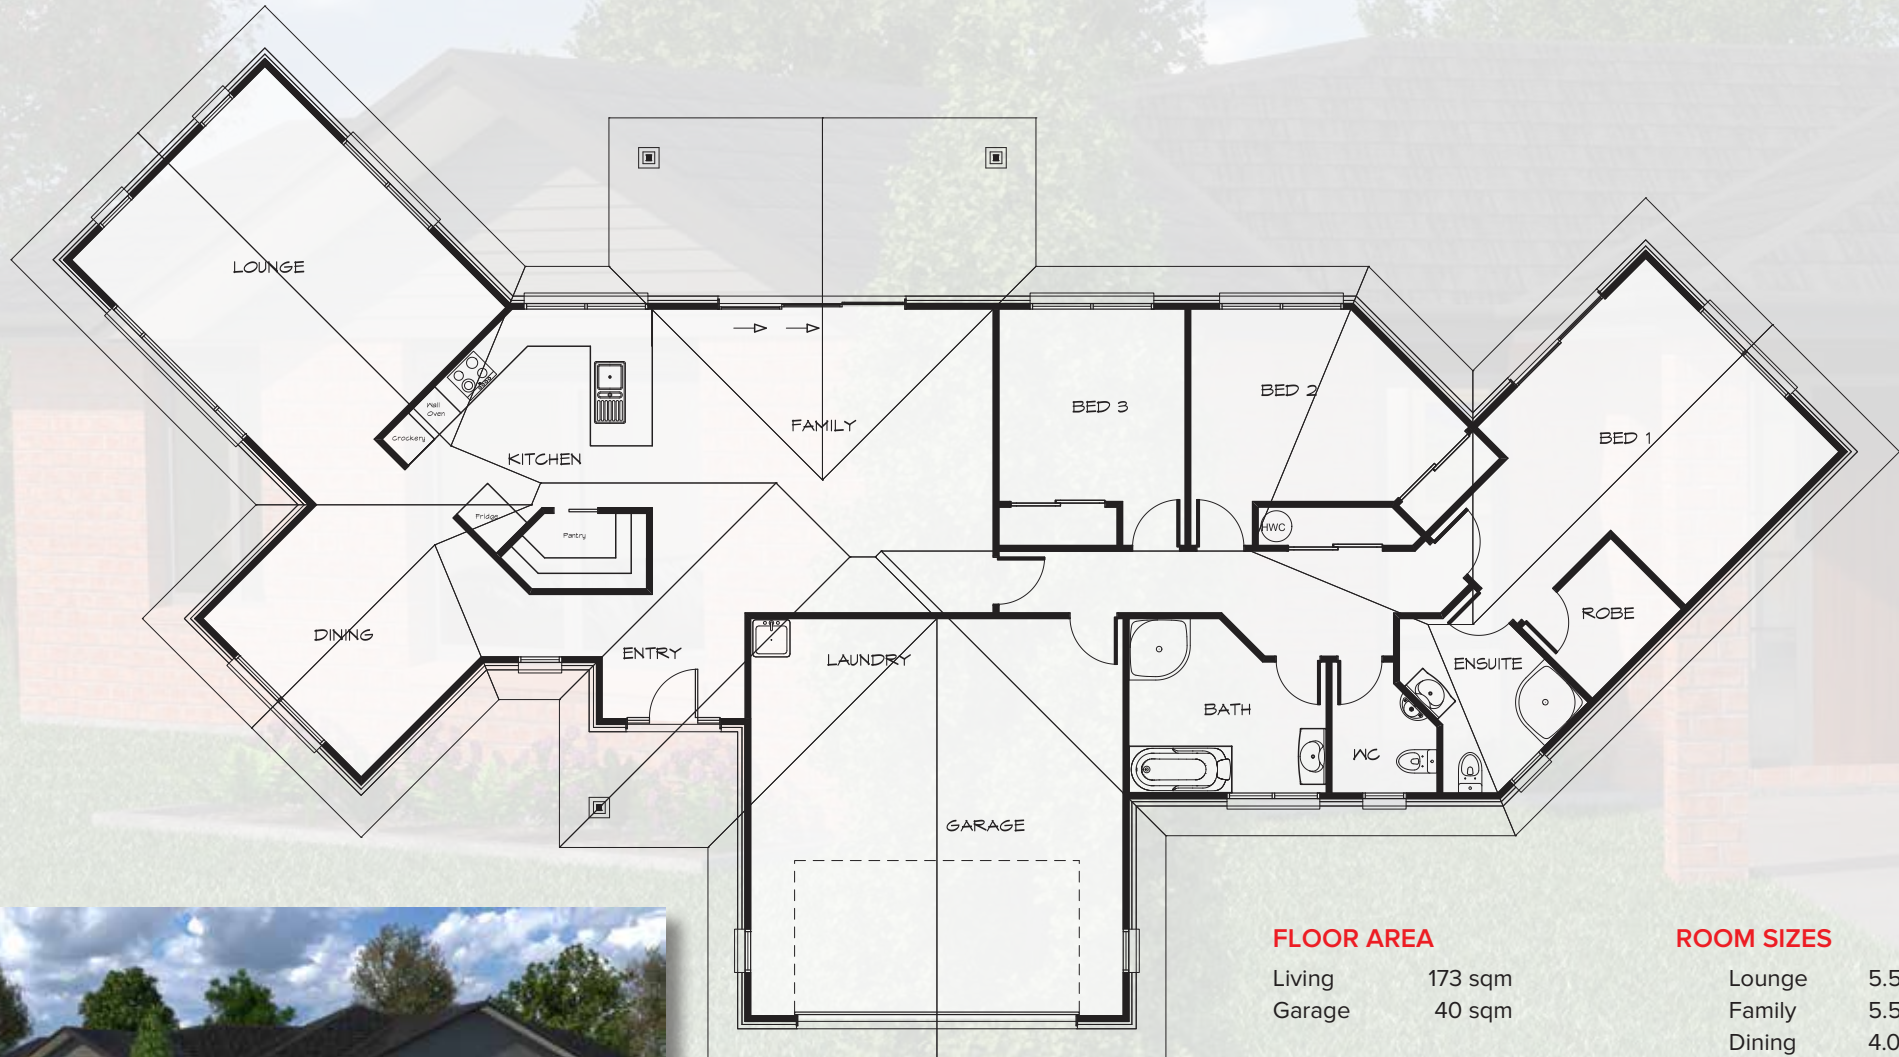

The DALLINGER

3 Bedroom

Overall Length & Width 28.8m x 15.5m

FLOOR AREA

Living 173 sqm
Garage 40 sqm

TOTAL FLOOR AREA

213 sqm
Over Brick 224 sqm

ROOM SIZES

Lounge 5.5m x 4.4m
Family 5.5m x 4.8m
Dining 4.0m x 3.6m
Bed 1 4.4m x 3.8m
Bed 2 4.4m x 3.1m
Bed 3 3.1m x 3.0m
Garage 6.4m x 6.0m