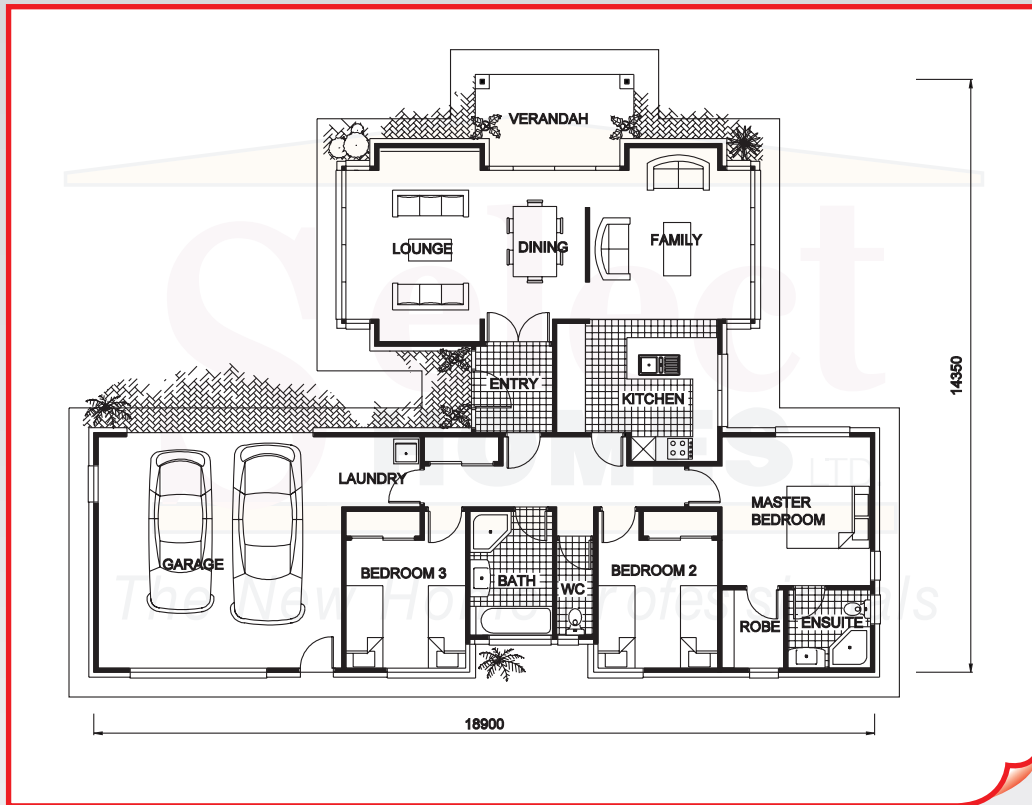

# The Parnell

## THE PARNELL

3 bedroom. Floor area 165m<sup>2</sup>

[www.selecthomes.co.nz](http://www.selecthomes.co.nz)

1010 Te Rapa Road, Hamilton

Phone (07) 850 5049

\* Artist impression only  
All plans Copyright of Select Homes