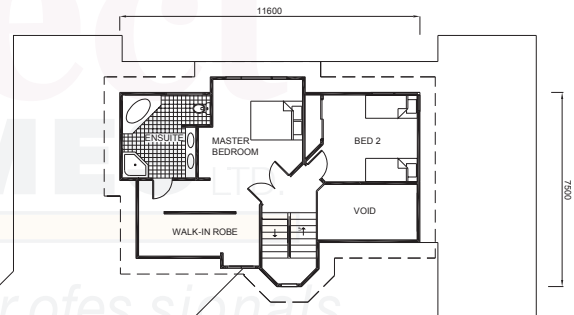

Select
HOMES LTD.

The New Home Professionals

The Milford

THE MILFORD

Ground floor 231m², Top floor 75m²
Total floor area 306m²

2 storey, 4 bedroom, 2 living,
office, ensuite, triple garage

www.selecthomes.co.nz