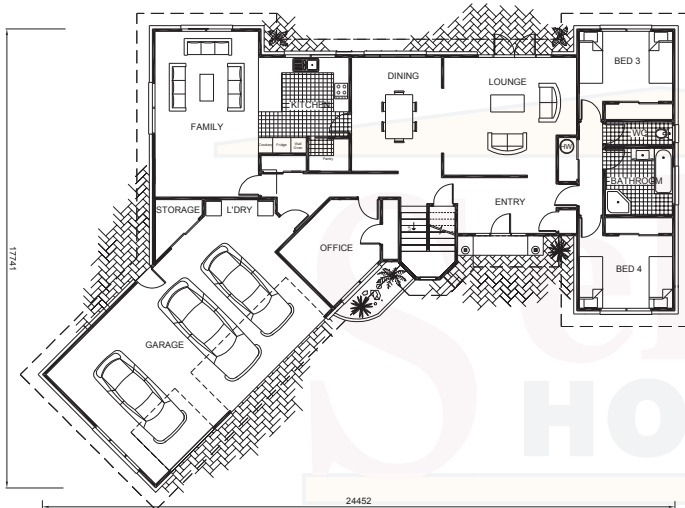

Select
HOMES LTD.

The New Home Professionals

The Milford

THE MILFORD

Ground floor 231m², Top floor 75m²
Total floor area 306m²

2 storey, 4 bedroom, 2 living,
office, ensuite, triple garage

www.selecthomes.co.nz