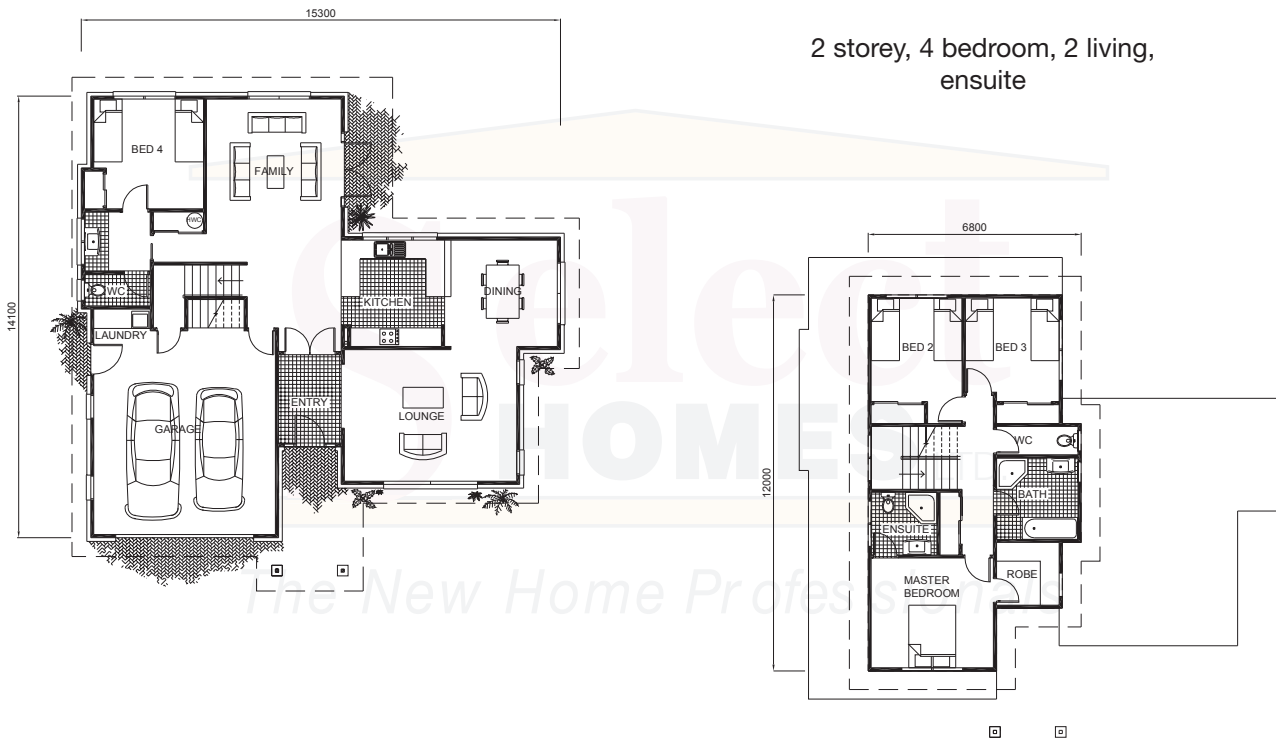

The Nelson

THE NELSON

Ground floor 160m², Top floor 72m²
Total floor area 232m²

www.selecthomes.co.nz

1010 Te Rapa Road, Hamilton

Phone (07) 850 5049