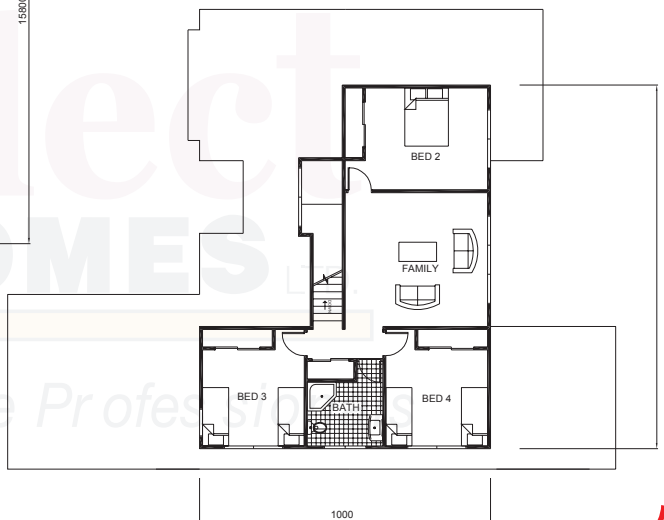

# The Pacific

## THE PACIFIC

Ground floor 226m<sup>2</sup>, Top floor 90m<sup>2</sup>  
Total floor area 316m<sup>2</sup>

2 storey, 4 bedroom, 3 living, office, ensuite

[www.selecthomes.co.nz](http://www.selecthomes.co.nz)