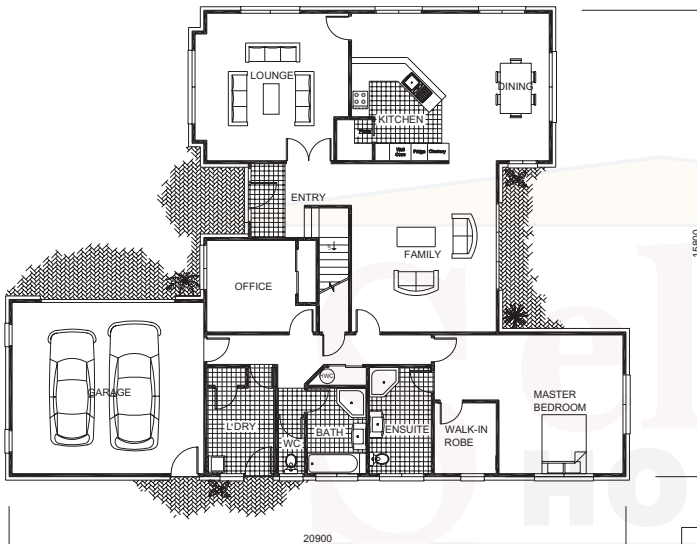

# The Pacific

## THE PACIFIC

Ground floor 226m<sup>2</sup>, Top floor 90m<sup>2</sup>  
Total floor area 316m<sup>2</sup>

2 storey, 4 bedroom, 3 living, office, ensuite

[www.selecthomes.co.nz](http://www.selecthomes.co.nz)