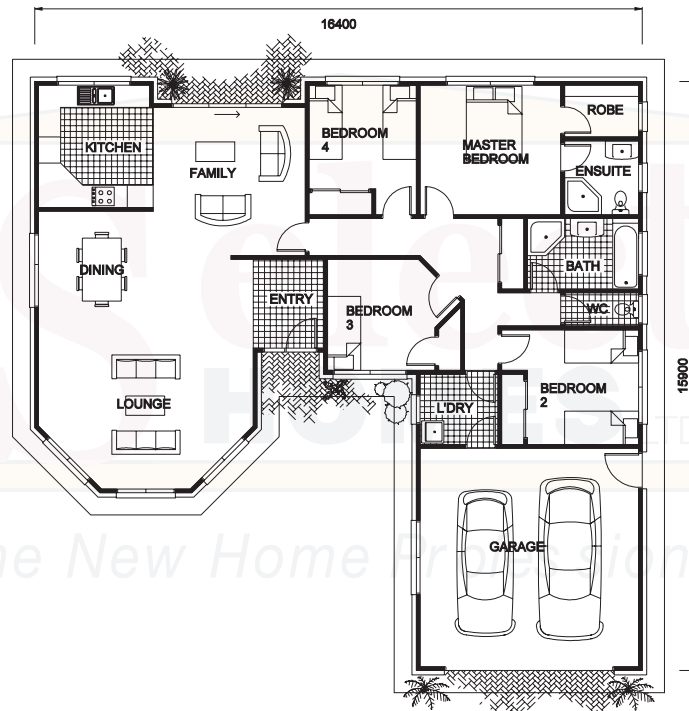

The Meadow

THE MEADOW

4 bedroom, ensuite
Floor area 191m²

www.selecthomes.co.nz

1010 Te Rapa Road, Hamilton

Phone (07) 850 5049