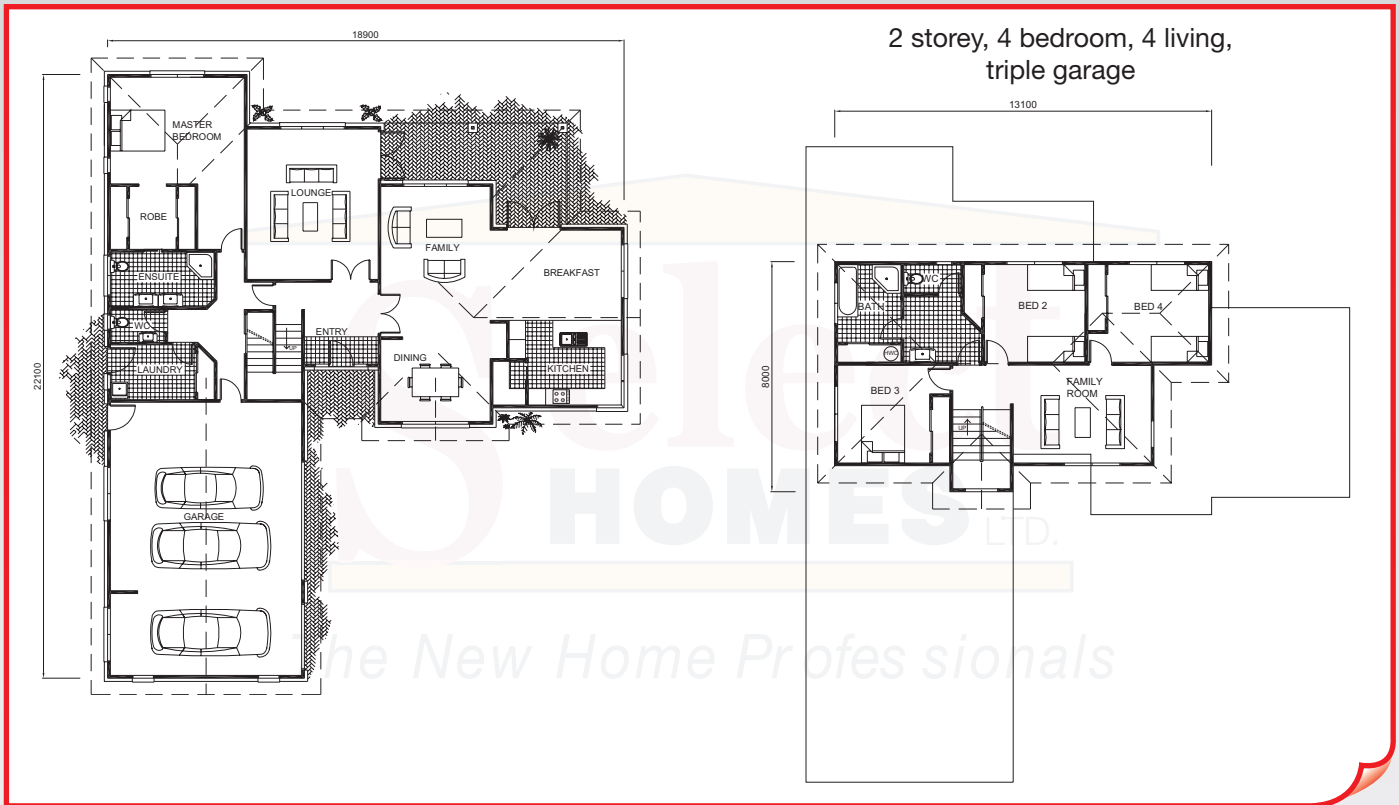

The Kingston

THE KINGSTON Ground floor 238m², Top floor 88m²
Total floor area 326m²

www.selecthomes.co.nz

1010 Te Rapa Road, Hamilton

Phone (07) 850 5049