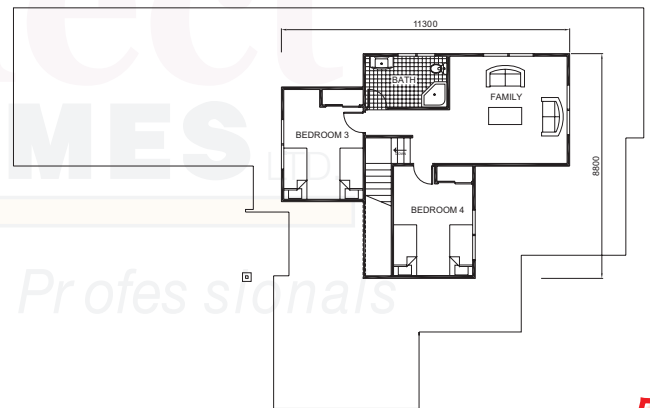

Select
HOMES LTD.

The New Home Professionals

The Picton

THE PICTON Ground floor 247m², Top floor 69m²
Total floor area 316m²

2 storey, 4 bedroom, 3 living,
office, ensuite, triple garage

www.selecthomes.co.nz