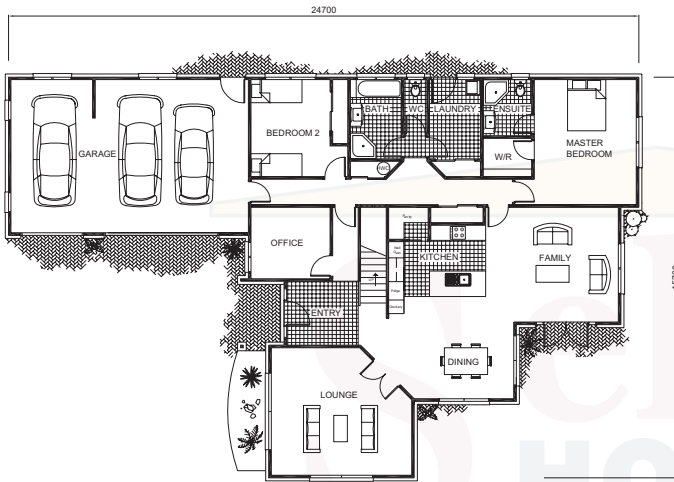

Select
HOMES LTD.

The New Home Professionals

The Picton

THE PICTON Ground floor 247m², Top floor 69m²
Total floor area 316m²

2 storey, 4 bedroom, 3 living,
office, ensuite, triple garage

www.selecthomes.co.nz