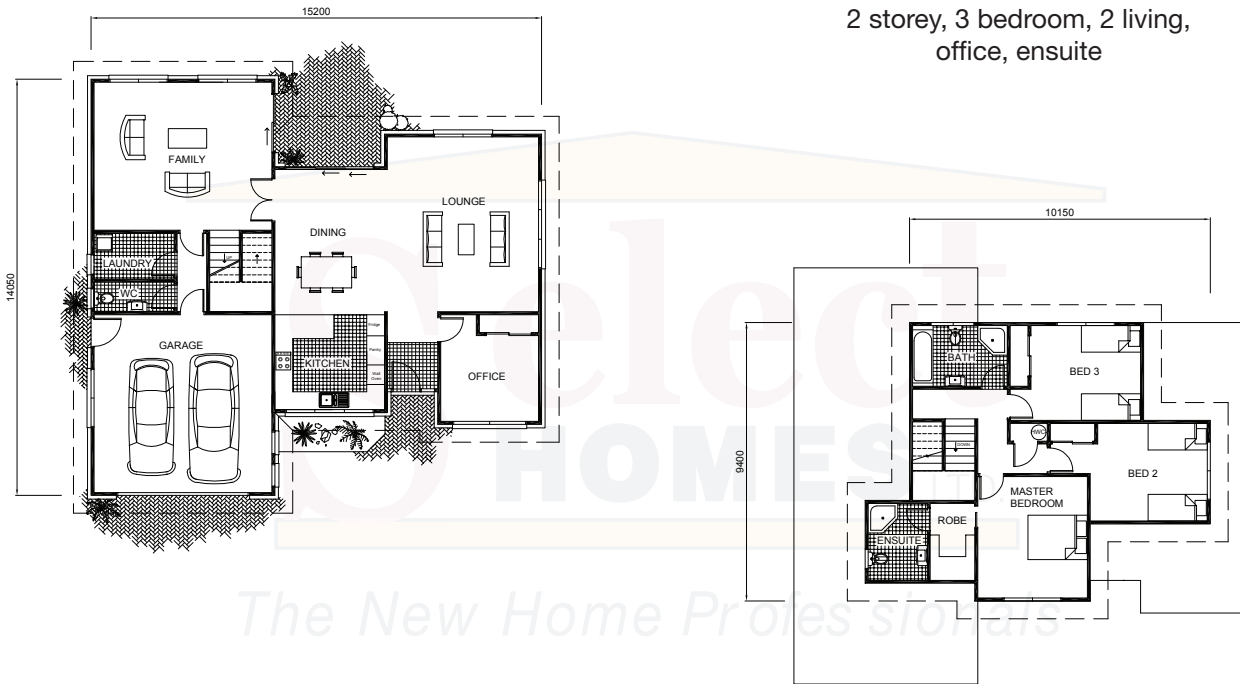

The Westport

THE WESTPORT Ground floor 168m², Top floor 80m²
Total floor area 248m²

2 storey, 3 bedroom, 2 living,
office, ensuite

www.selecthomes.co.nz

1010 Te Rapa Road, Hamilton

Phone (07) 850 5049

* Artist impression only
All plans Copyright of Select Homes