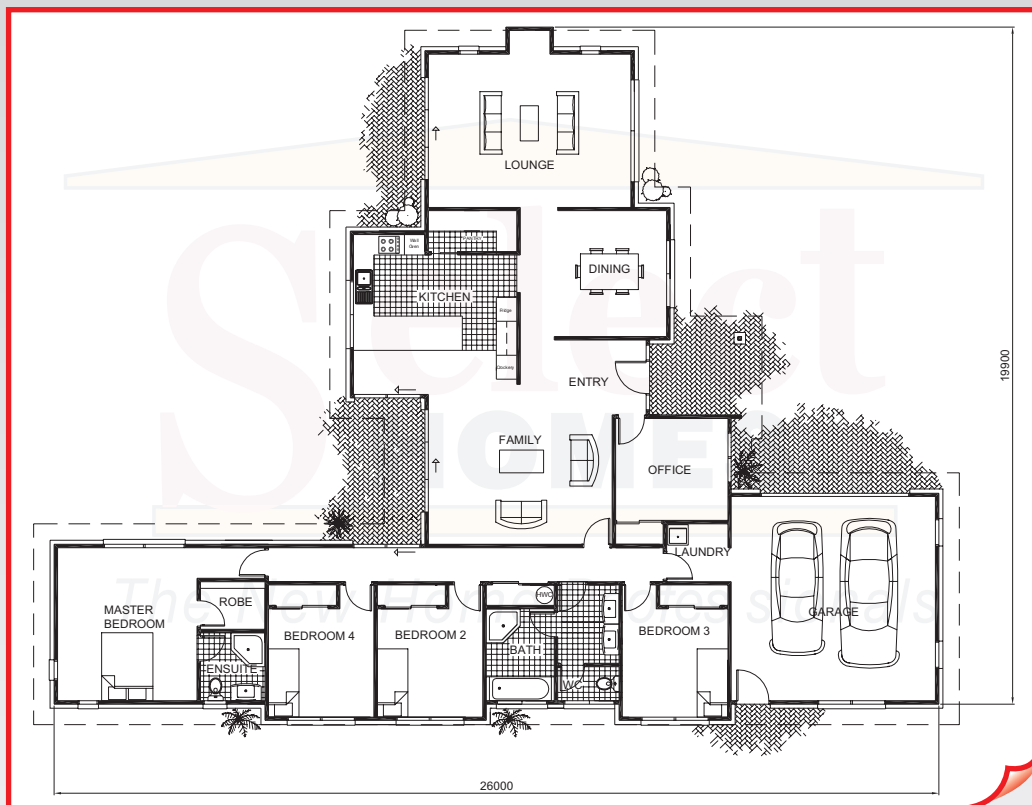

The New Home Professionals

The Nevada

THE NEVADA 4 bedroom, office, 2 living, ensuite
Floor area 255m²

www.selecthomes.co.nz

1010 Te Rapa Road, Hamilton

Phone (07) 850 5049

* Artist impression only
All plans Copyright of Select Homes