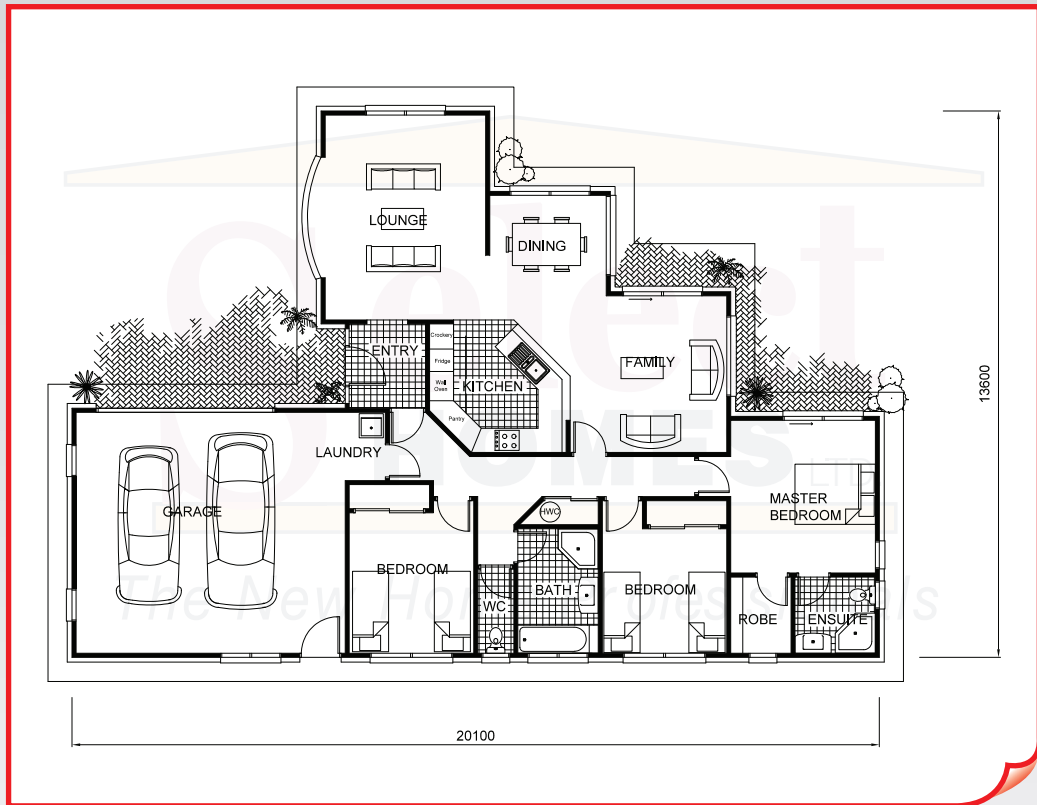

The New Home Professionals

The Kentucky

THE KENTUCKY 3 bedroom, 2 living, ensuite, double garage
Floor area 179m²

www.selecthomes.co.nz

1010 Te Rapa Road, Hamilton

Phone (07) 850 5049

* Artist impression only
All plans Copyright of Select Homes