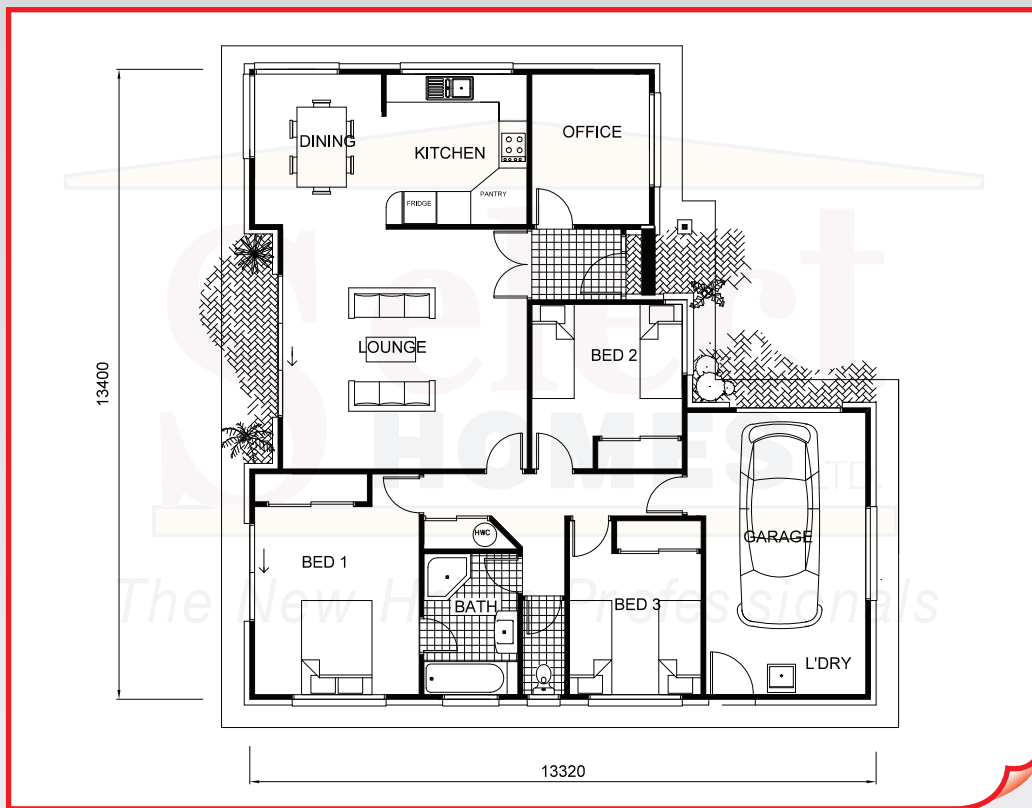

The New Home Professionals

The Glacier

THE GLACIER

3 bedroom, office, single garage
Floor area 141m²

www.selecthomes.co.nz

1010 Te Rapa Road, Hamilton

Phone (07) 850 5049

* Artist impression only
All plans Copyright of Select Homes