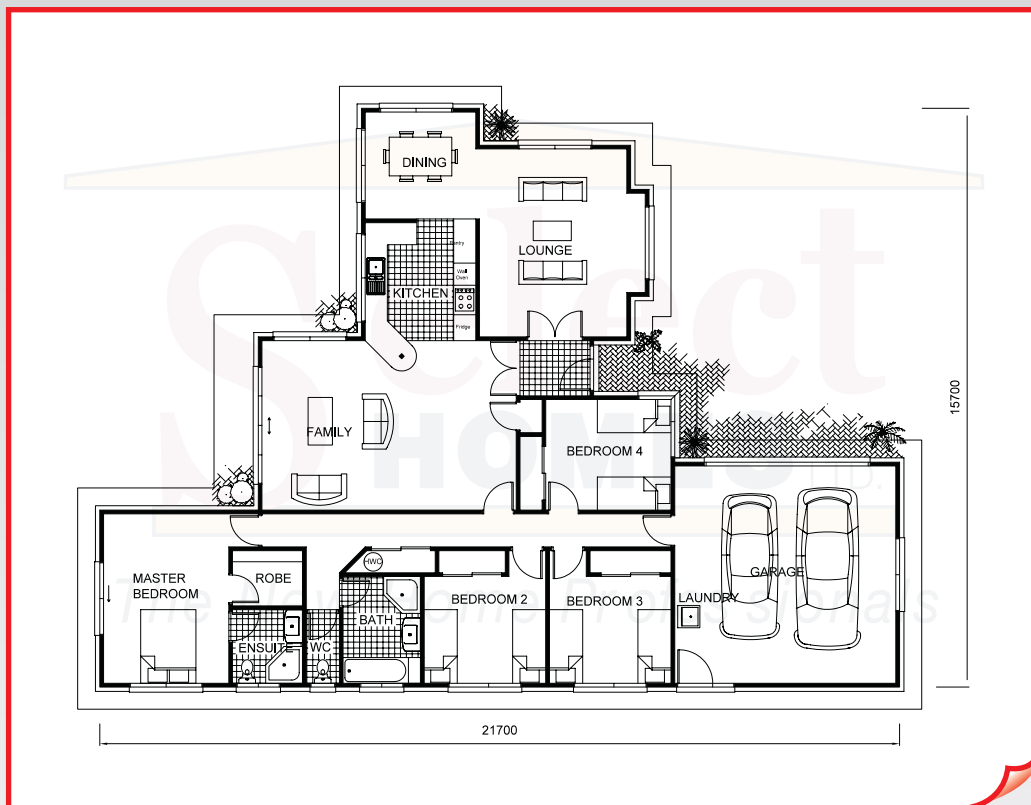

## The Manor

### THE MANOR

4 bedroom, ensuite  
Floor area 204m<sup>2</sup>

[www.selecthomes.co.nz](http://www.selecthomes.co.nz)

1010 Te Rapa Road, Hamilton

Phone (07) 850 5049

\* Artist impression only  
All plans Copyright of Select Homes