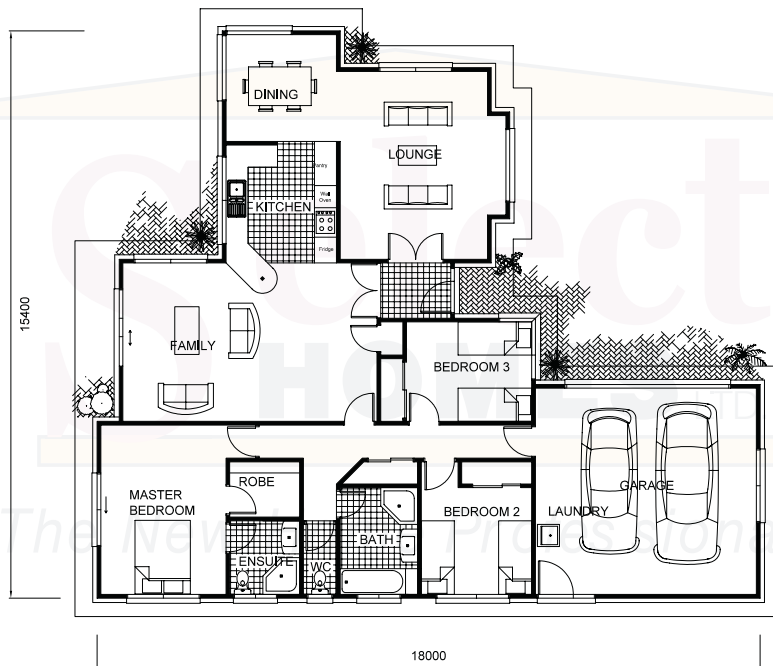

Select
HOMES LTD.

The New Home Professionals

The Grand

THE GRAND

3 bedroom, ensuite
Floor area 182m²

www.selecthomes.co.nz

1010 Te Rapa Road, Hamilton

Phone (07) 850 5049

* Artist impression only
All plans Copyright of Select Homes