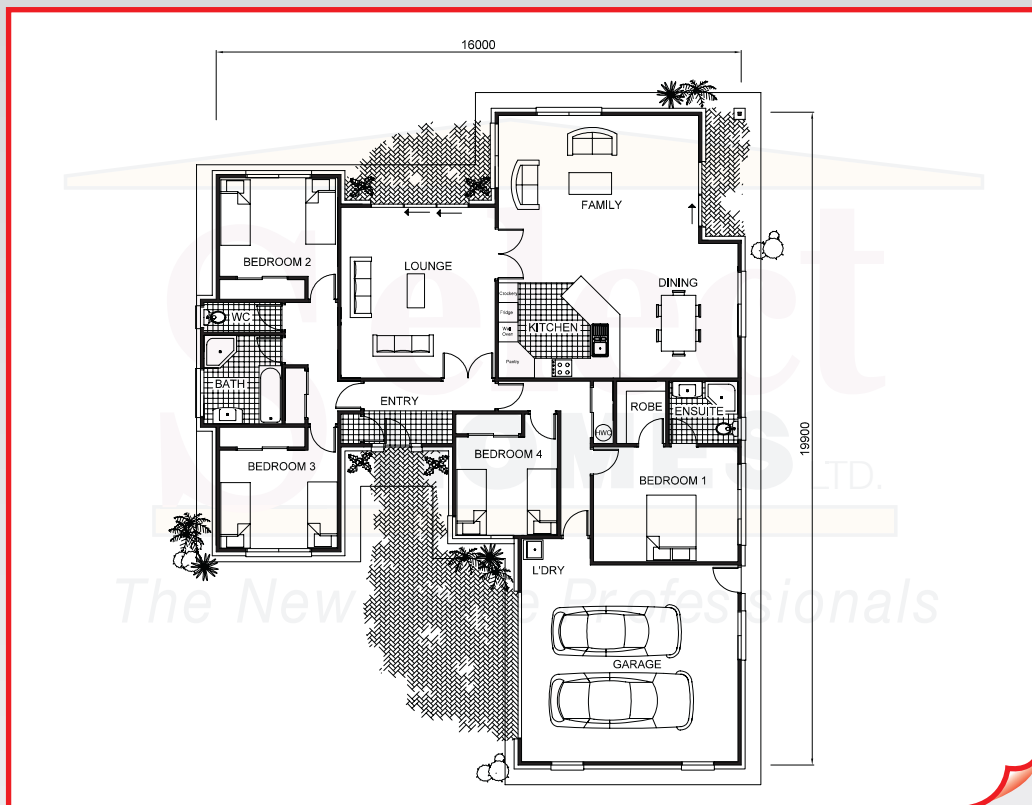

**Select
HOMES** LTD.

The New Home Professionals

The Gladstone

THE GLADSTONE

4 bedroom, ensuite
Floor area 223m²

www.selecthomes.co.nz

1010 Te Rapa Road, Hamilton

Phone (07) 850 5049

* Artist impression only
All plans Copyright of Select Homes