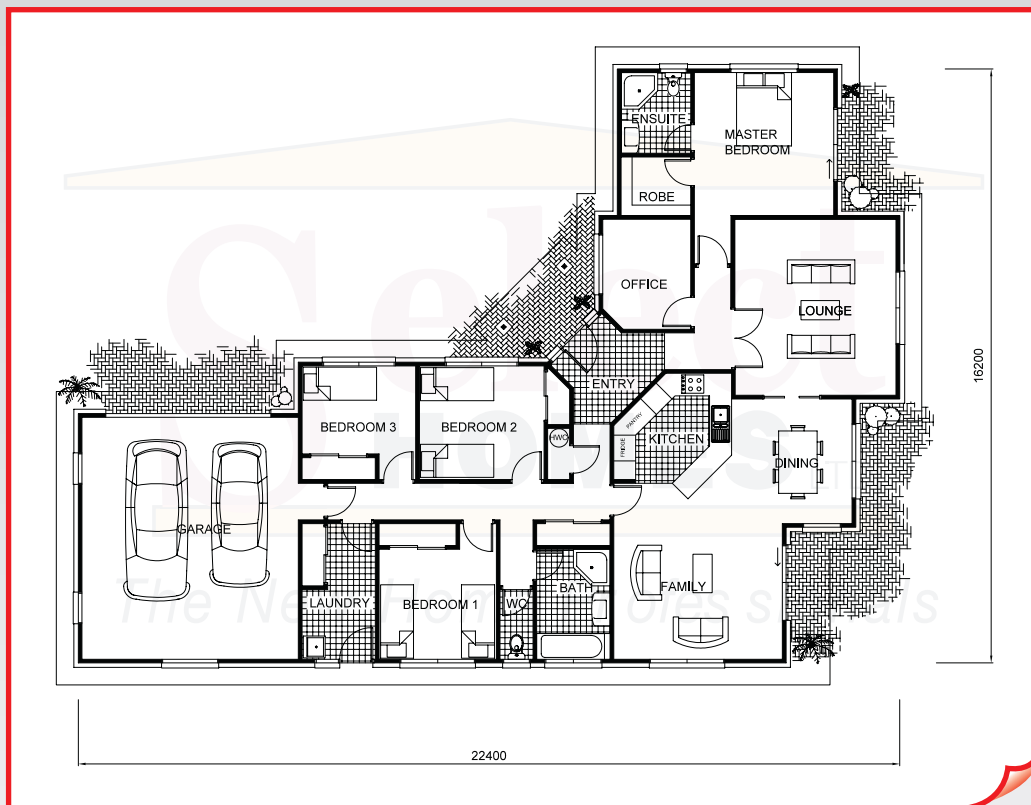

# The Olympus

## THE OLYMPUS

4 bedroom, office, ensuite  
Floor area 217m<sup>2</sup>

[www.selecthomes.co.nz](http://www.selecthomes.co.nz)

1010 Te Rapa Road, Hamilton

Phone (07) 850 5049

\* Artist impression only  
All plans Copyright of Select Homes