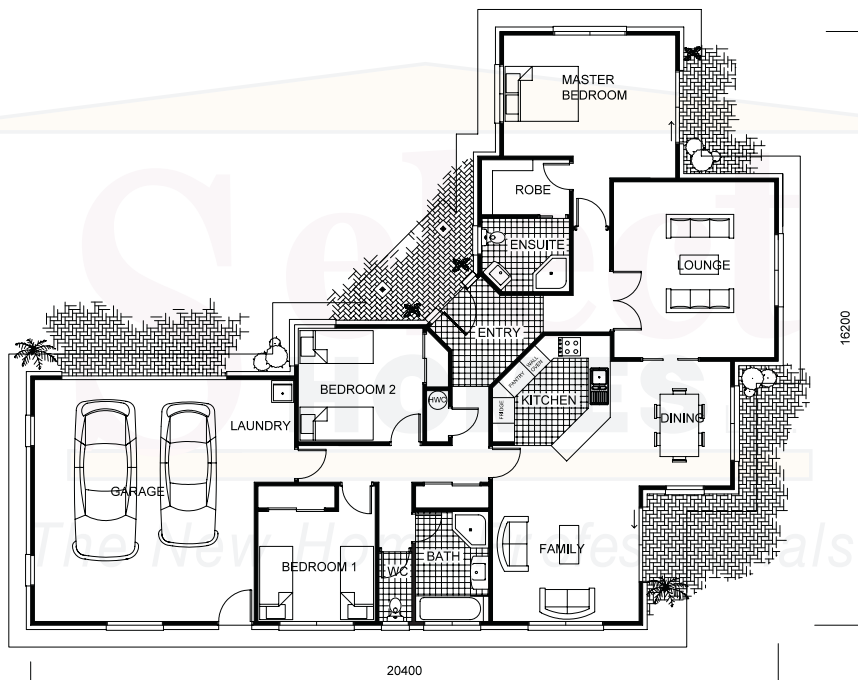

Select
HOMES LTD.

The New Home Professionals

The Aspiring

THE ASPIRING

3 bedroom, ensuite
Floor area 193m²

www.selecthomes.co.nz

1010 Te Rapa Road, Hamilton

Phone (07) 850 5049

* Artist impression only
All plans Copyright of Select Homes