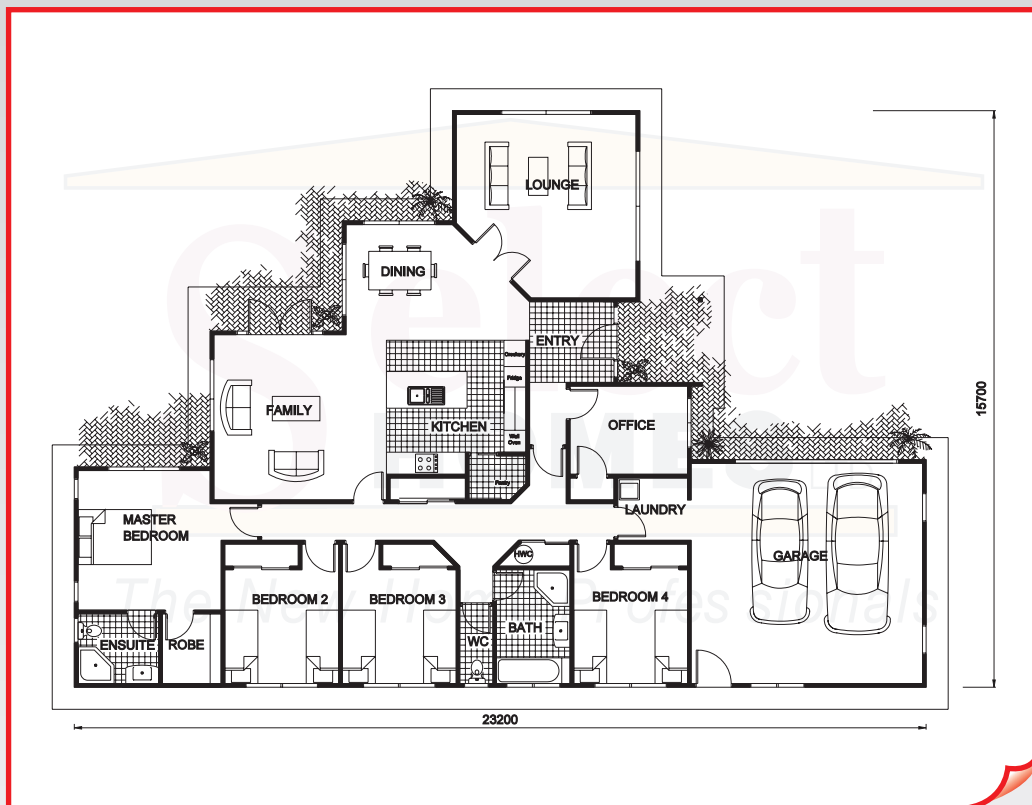

The Sahara

THE SAHARA

4 bedroom, office, 2 living, ensuite
Floor area 225m²

www.selecthomes.co.nz

1010 Te Rapa Road, Hamilton

Phone (07) 850 5049