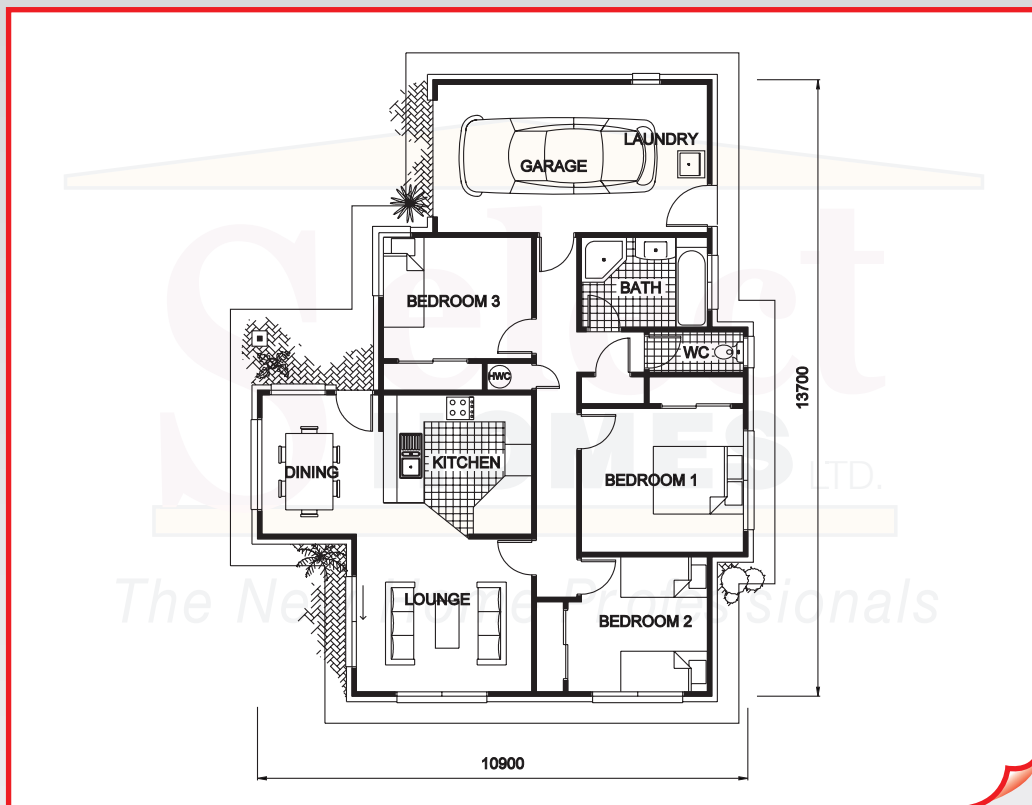

Select
HOMES LTD.

The New Home Professionals

The Cherrywood

THE CHERRYWOOD 3 bedroom, single garage.
Floor area 112m²

www.selecthomes.co.nz

1010 Te Rapa Road, Hamilton

Phone (07) 850 5049

* Artist impression only
All plans Copyright of Select Homes