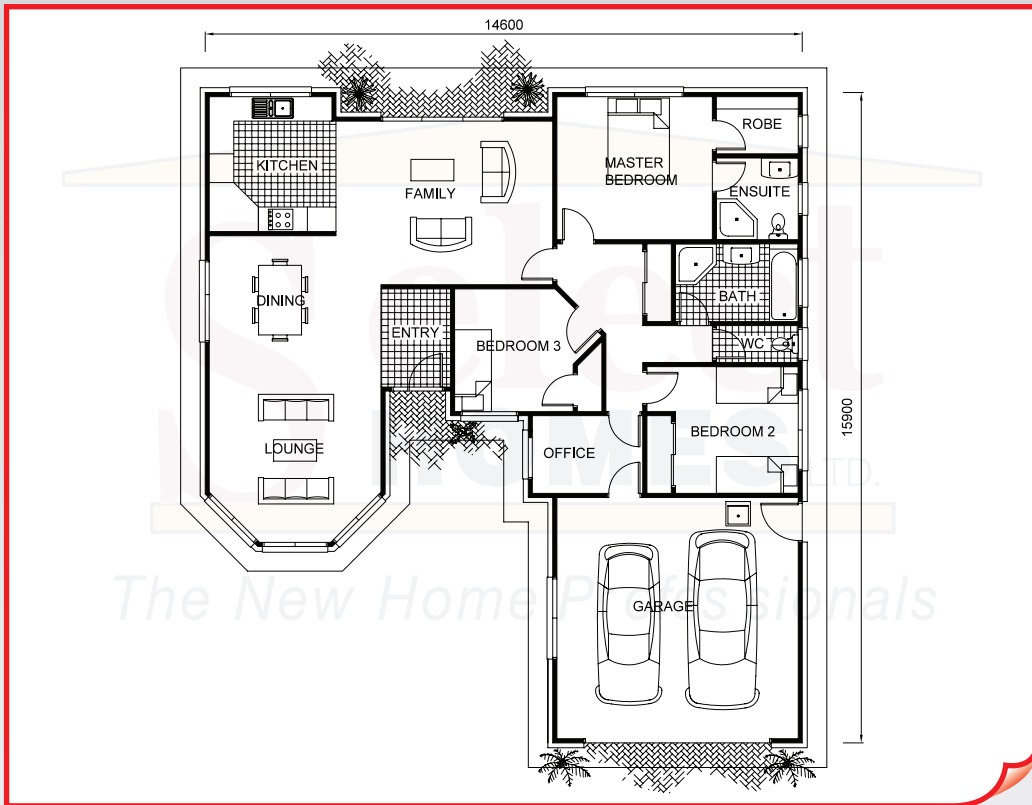

The New Home Professionals

The Brook

THE BROOK

3 bedroom, office
Floor area 173m²

www.selecthomes.co.nz

1010 Te Rapa Road, Hamilton

Phone (07) 850 5049

* Artist impression only
All plans Copyright of Select Homes