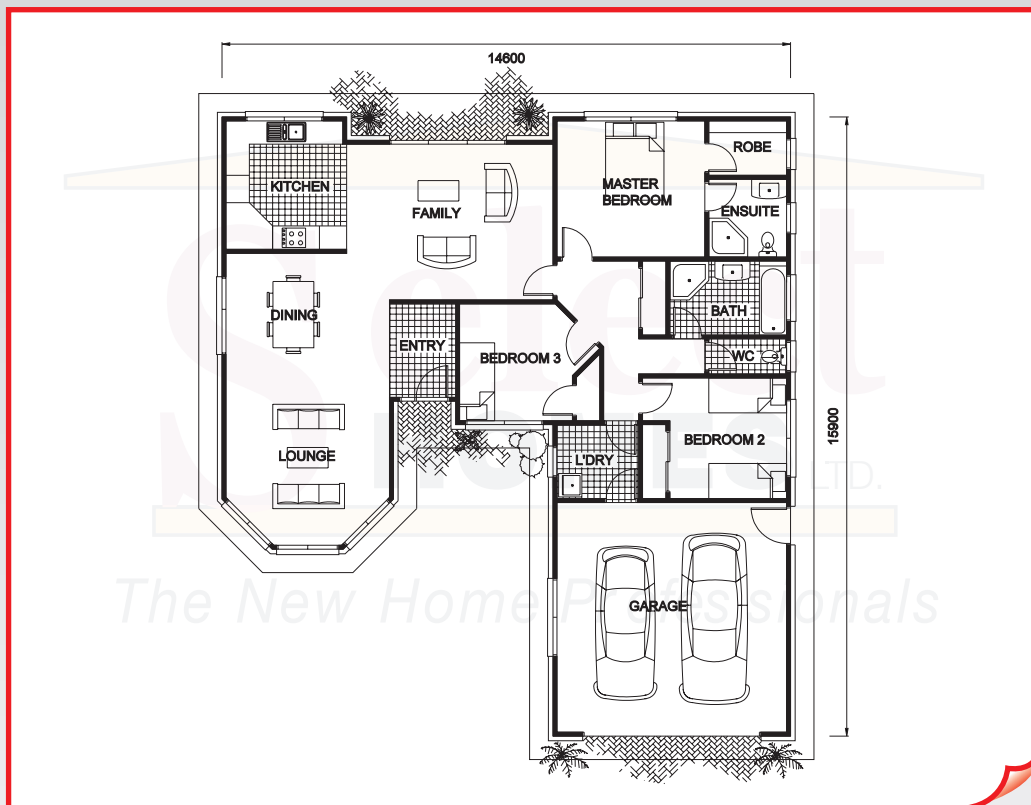

The New Home Professionals

The Country

THE COUNTRY

3 bedroom. Floor area 172m²

www.selecthomes.co.nz

1010 Te Rapa Road, Hamilton

Phone (07) 850 5049

* Artist impression only
All plans Copyright of Select Homes