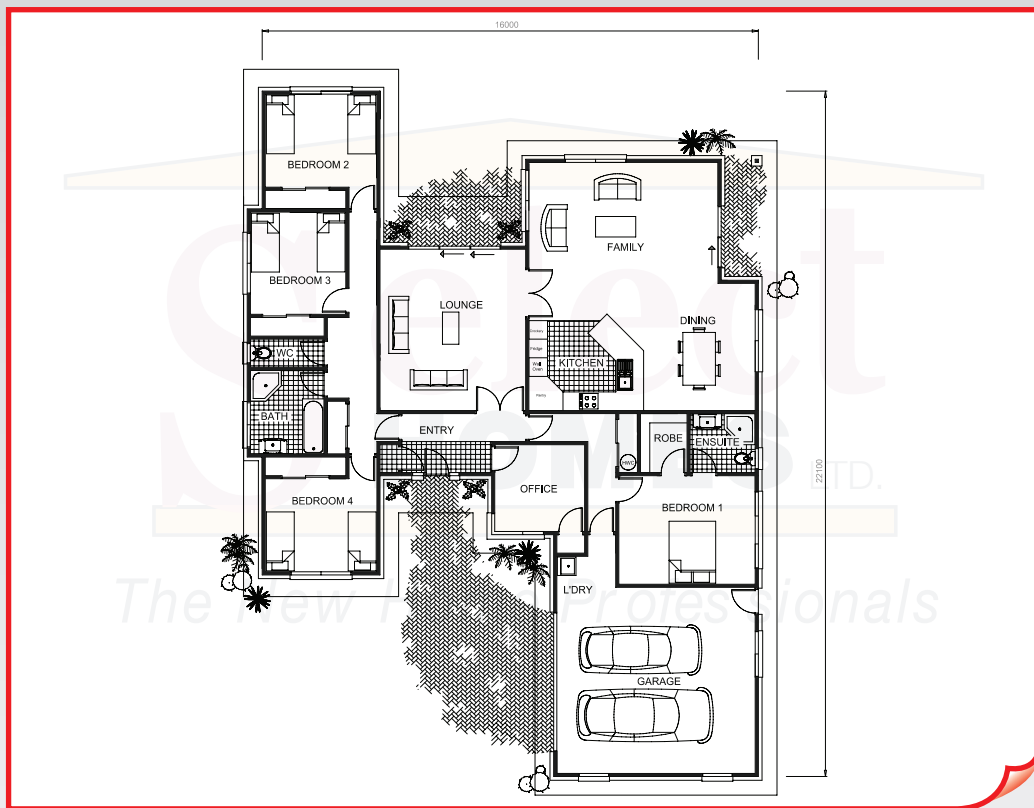

**Select
HOMES** LTD.

The New Home Professionals

The Inglewood

THE INGLEWOOD

4 bedroom, office, ensuite
Floor area 237m²

www.selecthomes.co.nz

1010 Te Rapa Road, Hamilton

Phone (07) 850 5049

* Artist impression only
All plans Copyright of Select Homes