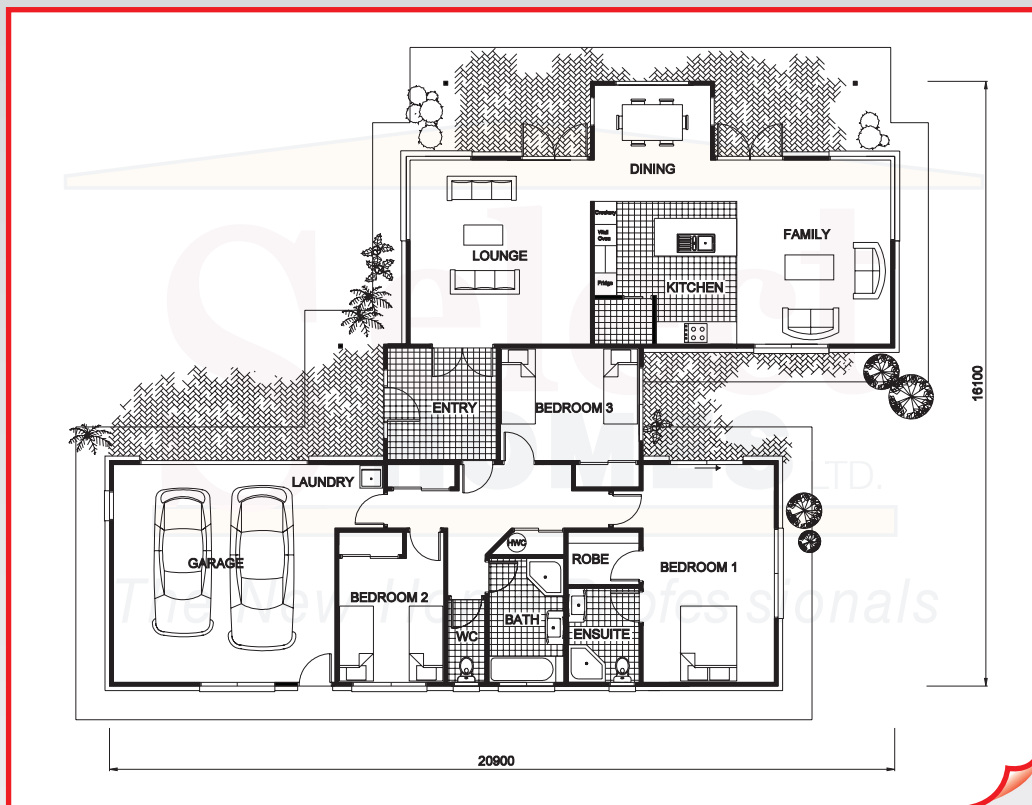

# The Tasman

## THE TASMAN

3 bedroom, ensuite  
Floor area 200m<sup>2</sup>

[www.selecthomes.co.nz](http://www.selecthomes.co.nz)

1010 Te Rapa Road, Hamilton

Phone (07) 850 5049

\* Artist impression only  
All plans Copyright of Select Homes