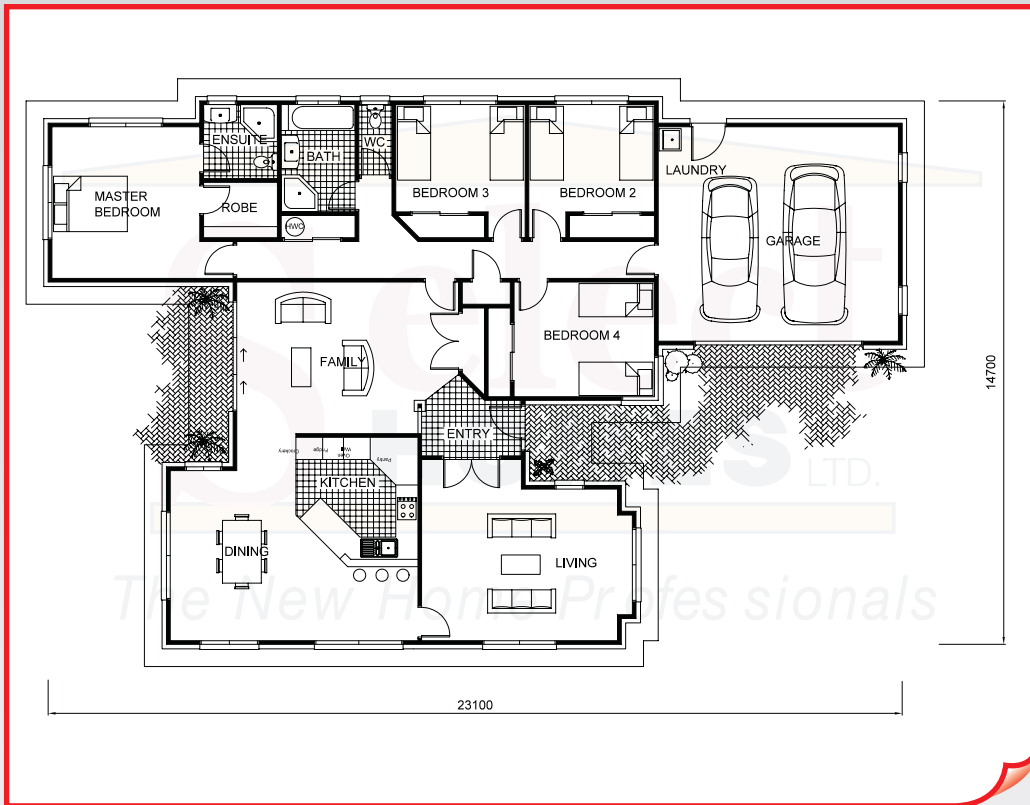

The Manchester

THE MANCHESTER 4 bedroom, 2 living, ensuite
Floor area 228m²

www.selecthomes.co.nz

1010 Te Rapa Road, Hamilton

Phone (07) 850 5049

* Artist impression only
All plans Copyright of Select Homes