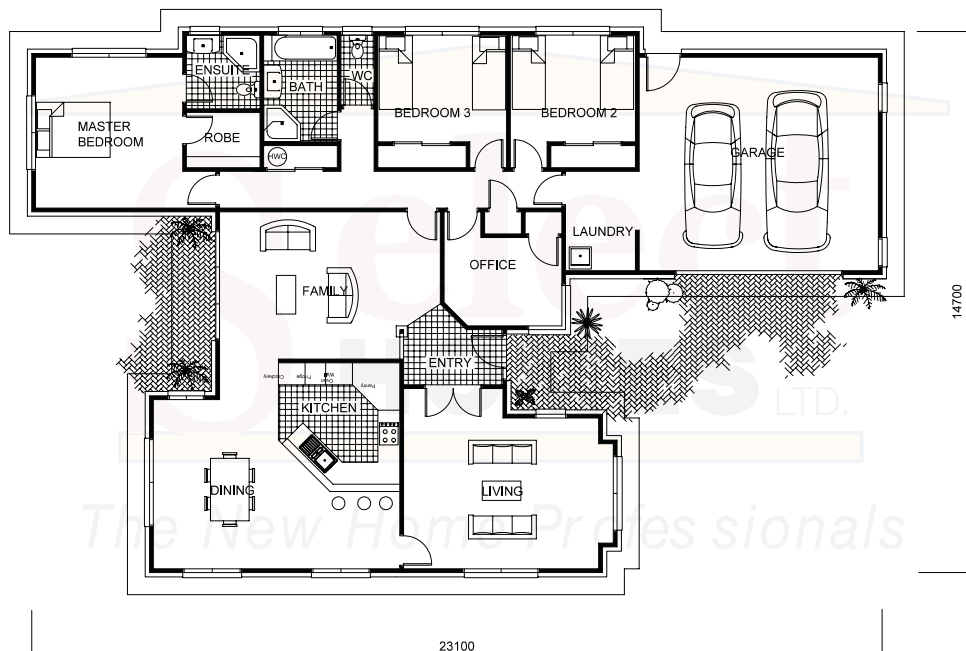

The Bradford

THE BRADFORD 3 bedroom, office, 2 living, ensuite
Floor area 225m²

www.selecthomes.co.nz

1010 Te Rapa Road, Hamilton

Phone (07) 850 5049

* Artist impression only
All plans Copyright of Select Homes