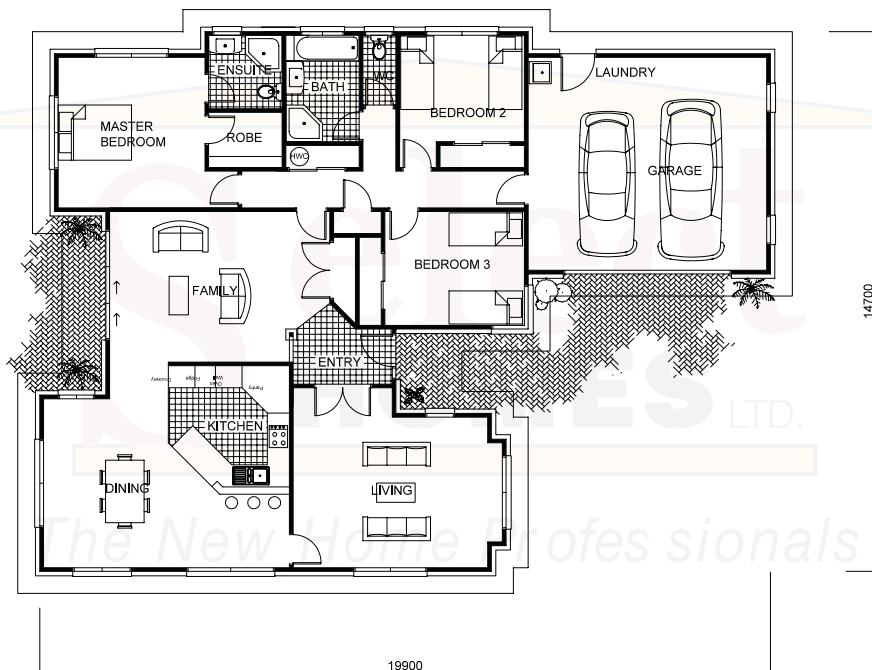

Select
HOMES LTD.

The New Home Professionals

The Oxford

THE OXFORD

3 bedroom, 2 living, ensuite
Floor area 210m²

www.selecthomes.co.nz

1010 Te Rapa Road, Hamilton

Phone (07) 850 5049

* Artist impression only
All plans Copyright of Select Homes