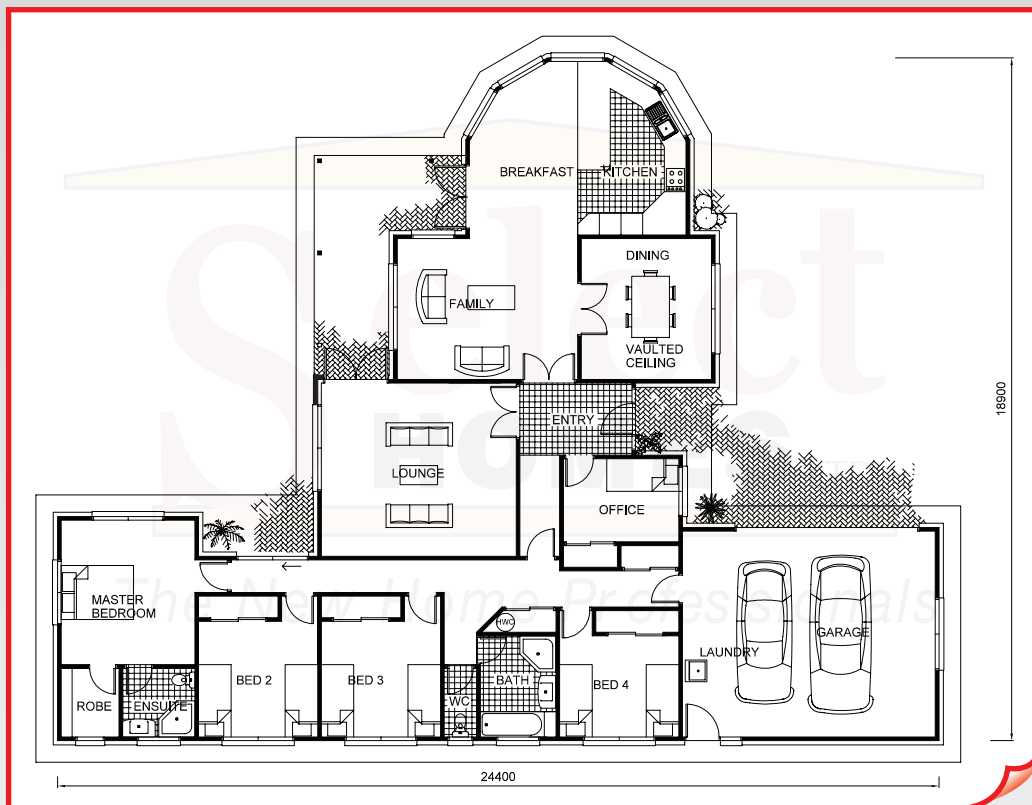

## THE SEVILLE

4 bedroom, office, 2 living, ensuite  
Floor area 243m<sup>2</sup>

[www.selecthomes.co.nz](http://www.selecthomes.co.nz)

1010 Te Rapa Road, Hamilton

Phone (07) 850 5049

\* Artist impression only  
All plans Copyright of Select Homes