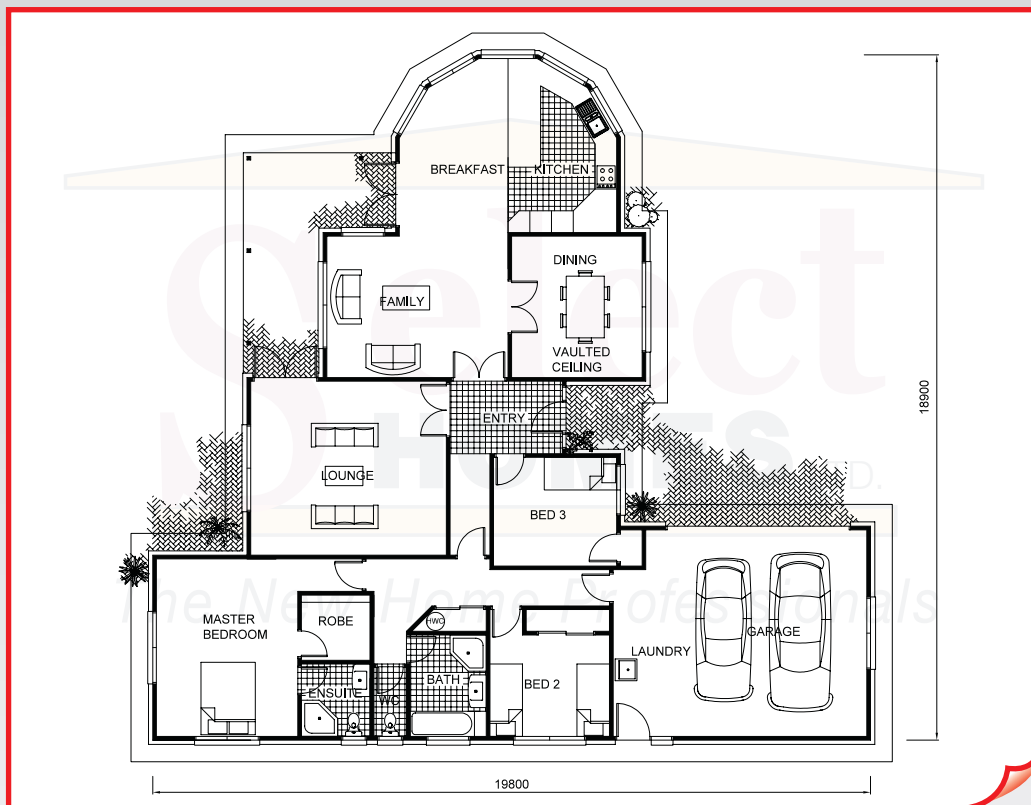

**Select
HOMES** LTD.

The New Home Professionals

The Barcelona

THE BARCELONA 3 bedroom, 2 living, ensuite
Floor area 216m²

www.selecthomes.co.nz

1010 Te Rapa Road, Hamilton

Phone (07) 850 5049

* Artist impression only
All plans Copyright of Select Homes