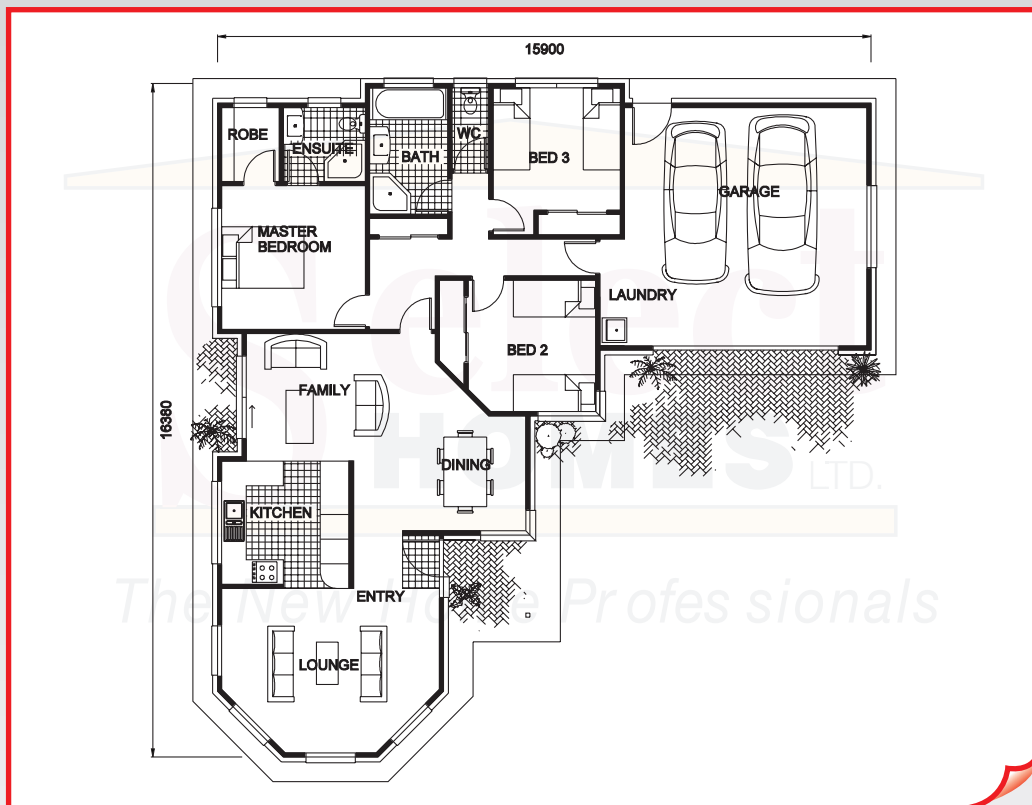

The Caprice

THE CAPRICE

3 bedroom, ensuite
Floor area 161m²

www.selecthomes.co.nz

1010 Te Rapa Road, Hamilton

Phone (07) 850 5049