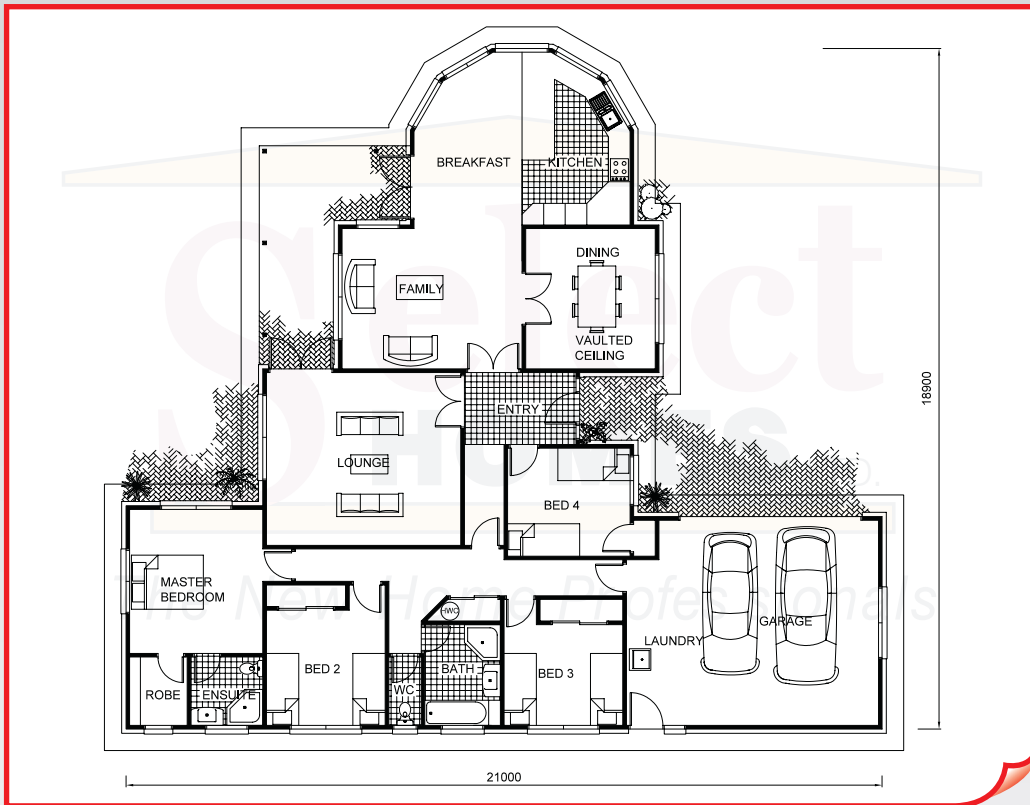

The Madrid

THE MADRID

4 bedroom, 2 living, ensuite
Floor area 227m²

www.selecthomes.co.nz

1010 Te Rapa Road, Hamilton

Phone (07) 850 5049