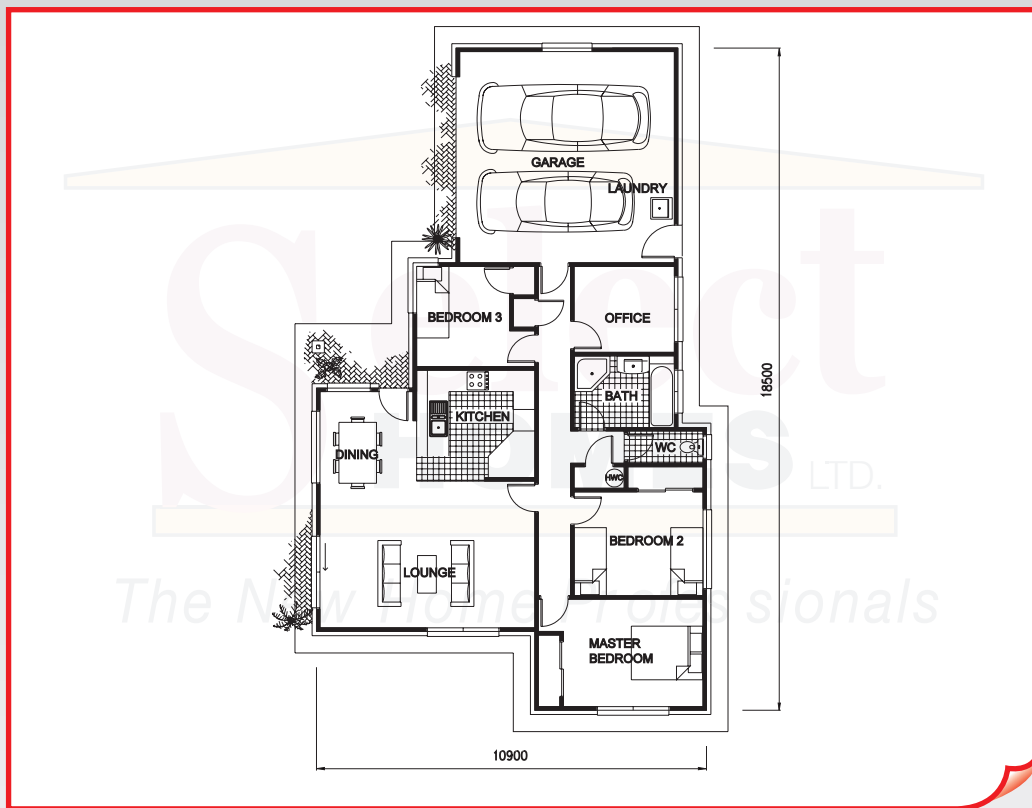

The New Home Professionals

The Redwood

THE REDWOOD 3 bedroom, office. Floor area 145m²

www.selecthomes.co.nz

1010 Te Rapa Road, Hamilton

Phone (07) 850 5049

* Artist impression only
All plans Copyright of Select Homes