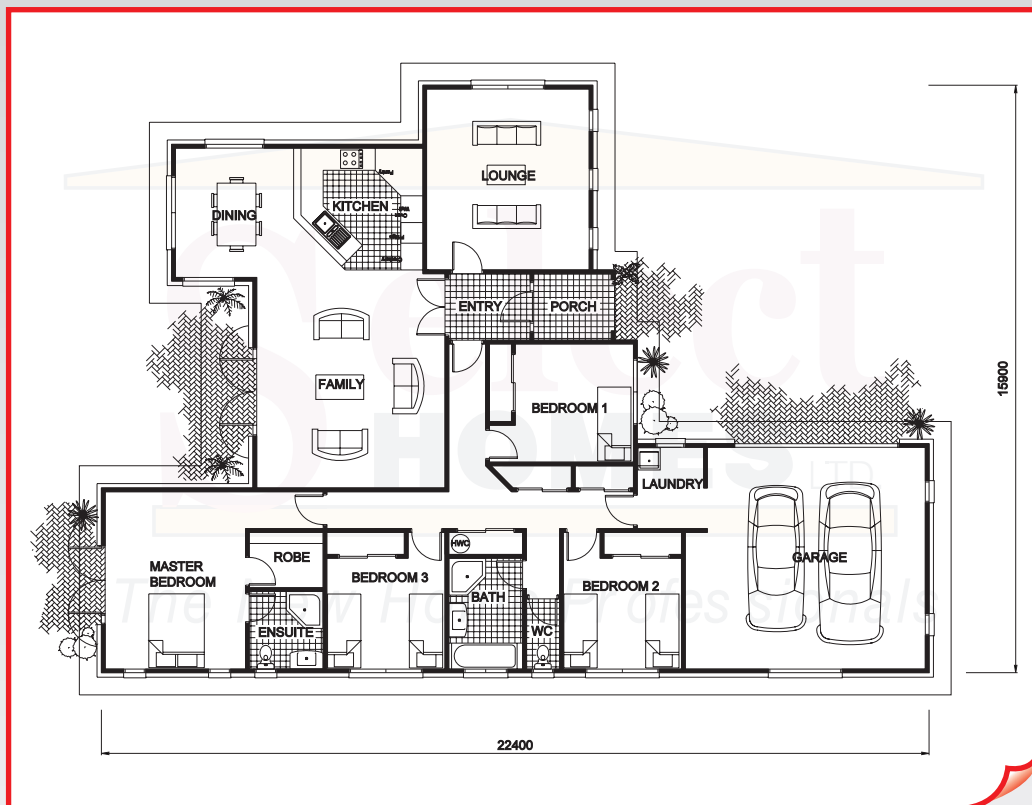

Select HOMES LTD.

The New Home Professionals

The Swansea

THE SWANSEA

4 bedroom. Floor area 228m²

www.selecthomes.co.nz

1010 Te Rapa Road, Hamilton

Phone (07) 850 5049

* Artist impression only
All plans Copyright of Select Homes