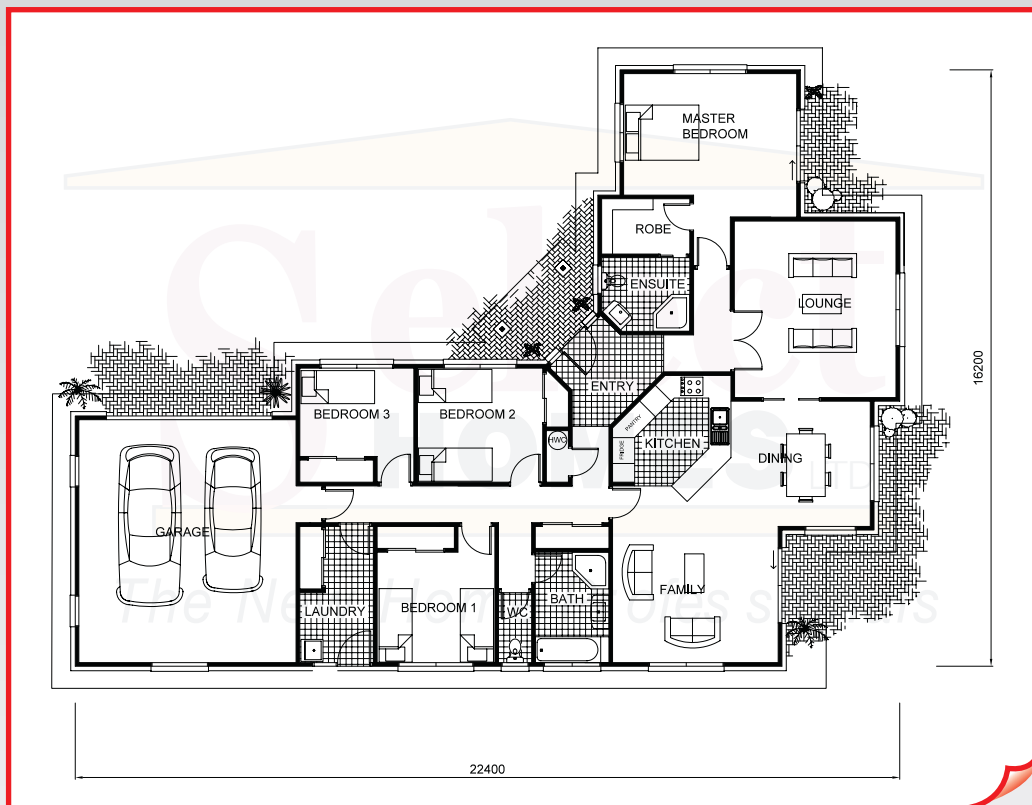

# The Rushmore

## THE RUSHMORE

4 bedroom, ensuite  
Floor area 215m<sup>2</sup>

[www.selecthomes.co.nz](http://www.selecthomes.co.nz)

1010 Te Rapa Road, Hamilton

Phone (07) 850 5049

\* Artist impression only  
All plans Copyright of Select Homes