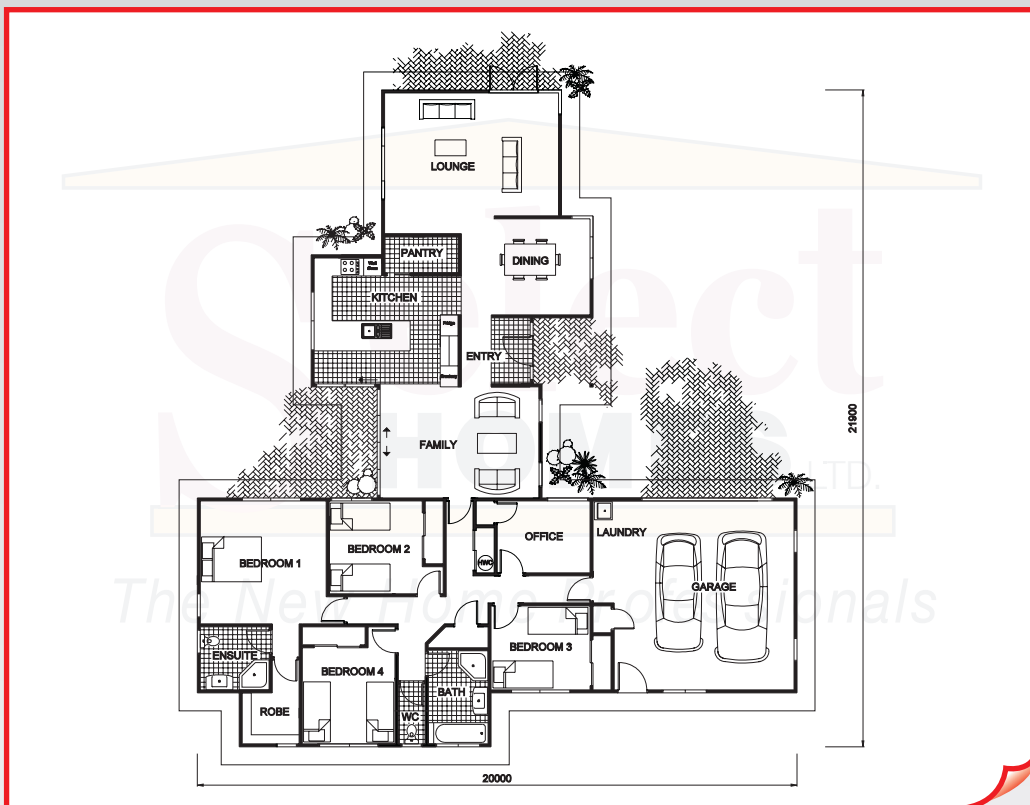

## THE ROSEBANK

4 bedroom, office, ensuite  
Floor area 236m<sup>2</sup>

[www.selecthomes.co.nz](http://www.selecthomes.co.nz)

1010 Te Rapa Road, Hamilton

Phone (07) 850 5049

\* Artist impression only  
All plans Copyright of Select Homes