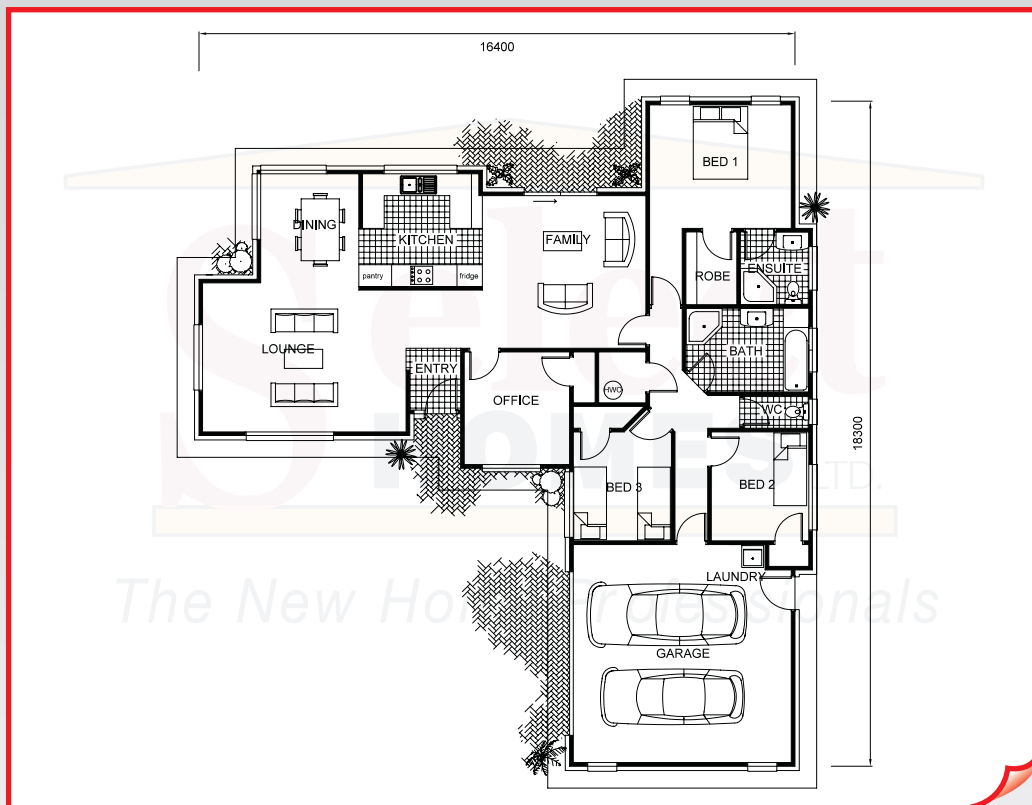

The New Home Professionals

The Oregon

THE OREGON

3 bedroom, office, ensuite
Floor area 183m²

www.selecthomes.co.nz

1010 Te Rapa Road, Hamilton

Phone (07) 850 5049

* Artist impression only
All plans Copyright of Select Homes