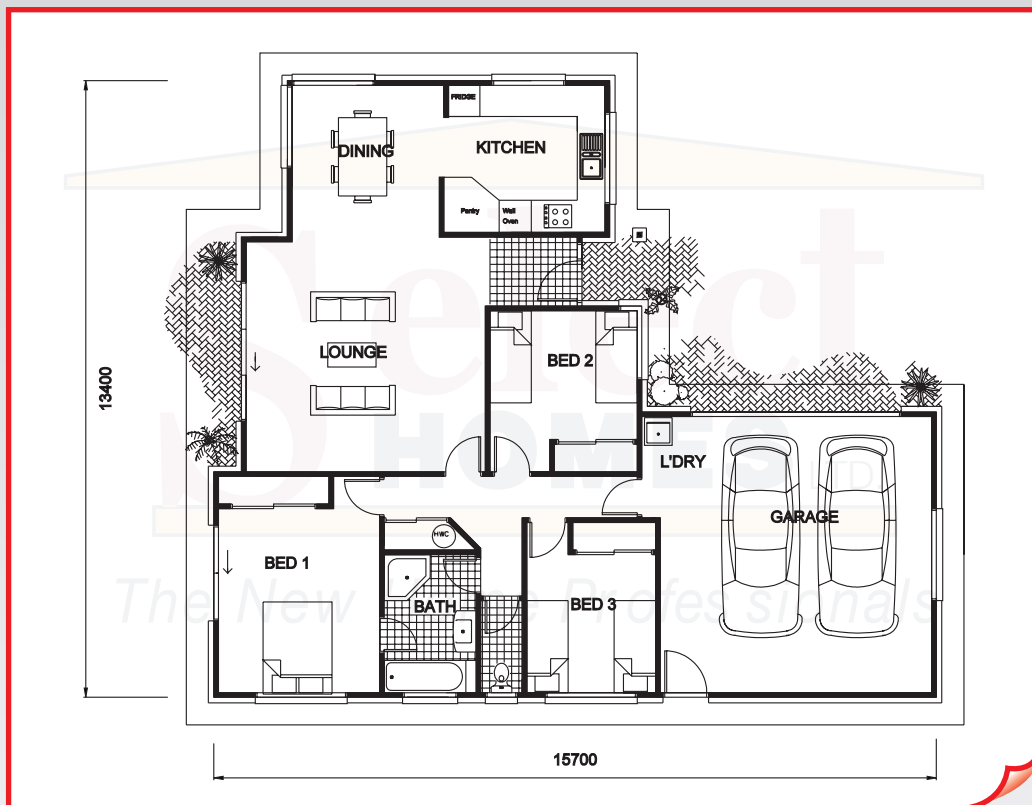

The New Home Professionals

The Grove

THE GROVE

3 bedroom. Floor area 151m²

www.selecthomes.co.nz

1010 Te Rapa Road, Hamilton

Phone (07) 850 5049

* Artist impression only
All plans Copyright of Select Homes