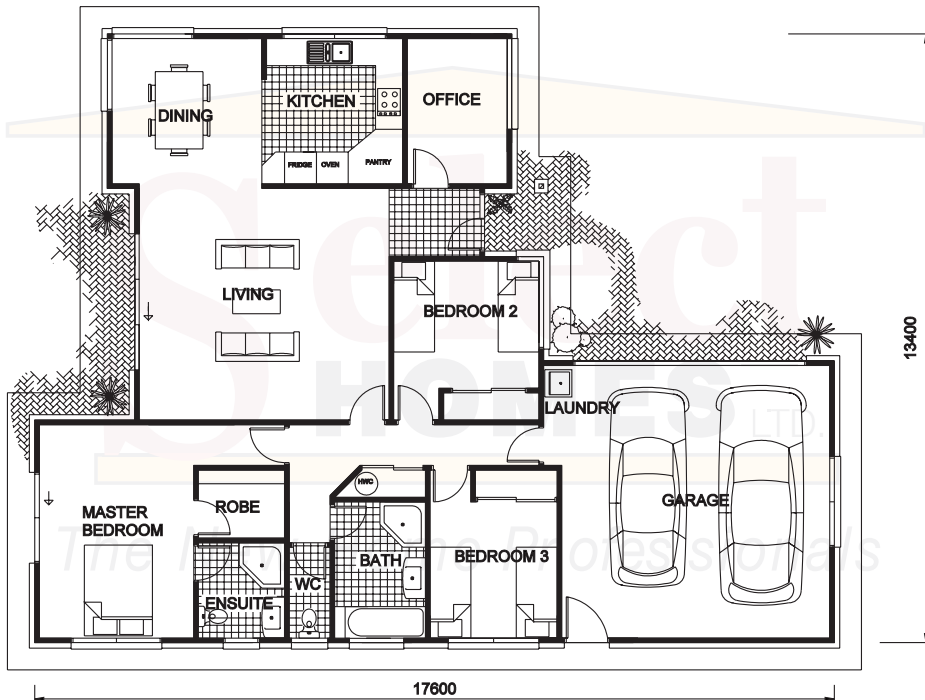

Select HOMES LTD.

The New Home Professionals

The Glade

THE GLADE

3 bedroom, office, ensuite
Floor area 168m²

www.selecthomes.co.nz

1010 Te Rapa Road, Hamilton

Phone (07) 850 5049

* Artist impression only
All plans Copyright of Select Homes