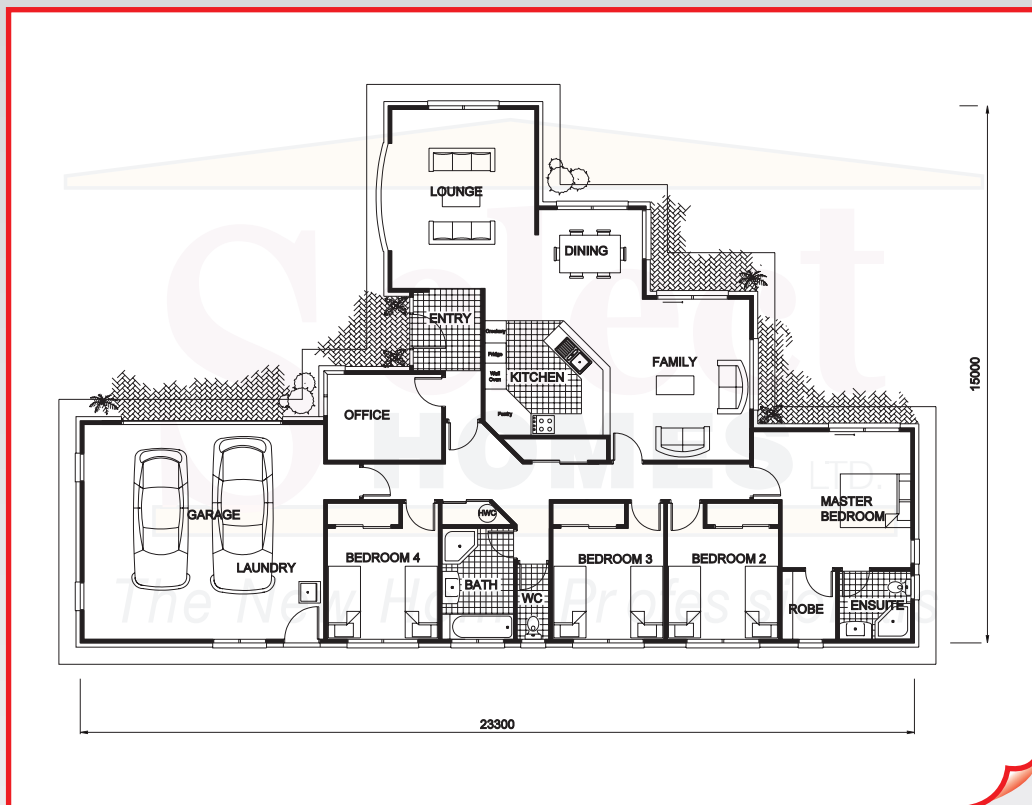

Select
HOMES LTD.

The New Home Professionals

The Michigan

THE MICHIGAN 4 bedroom, office. Floor area 211m²

www.selecthomes.co.nz

1010 Te Rapa Road, Hamilton

Phone (07) 850 5049

* Artist impression only
All plans Copyright of Select Homes