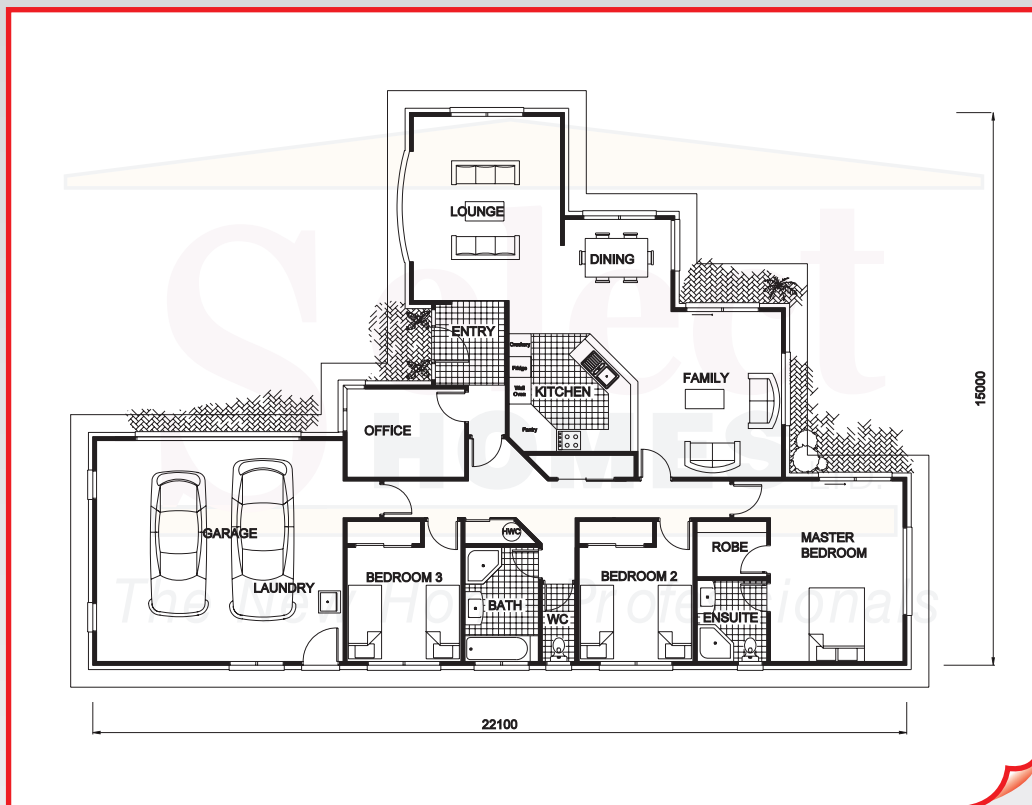

## The Georgia

**THE GEORGIA** 3 bedroom, office. Floor area 201m<sup>2</sup>

[www.selecthomes.co.nz](http://www.selecthomes.co.nz)

1010 Te Rapa Road, Hamilton

Phone (07) 850 5049

\* Artist impression only  
All plans Copyright of Select Homes