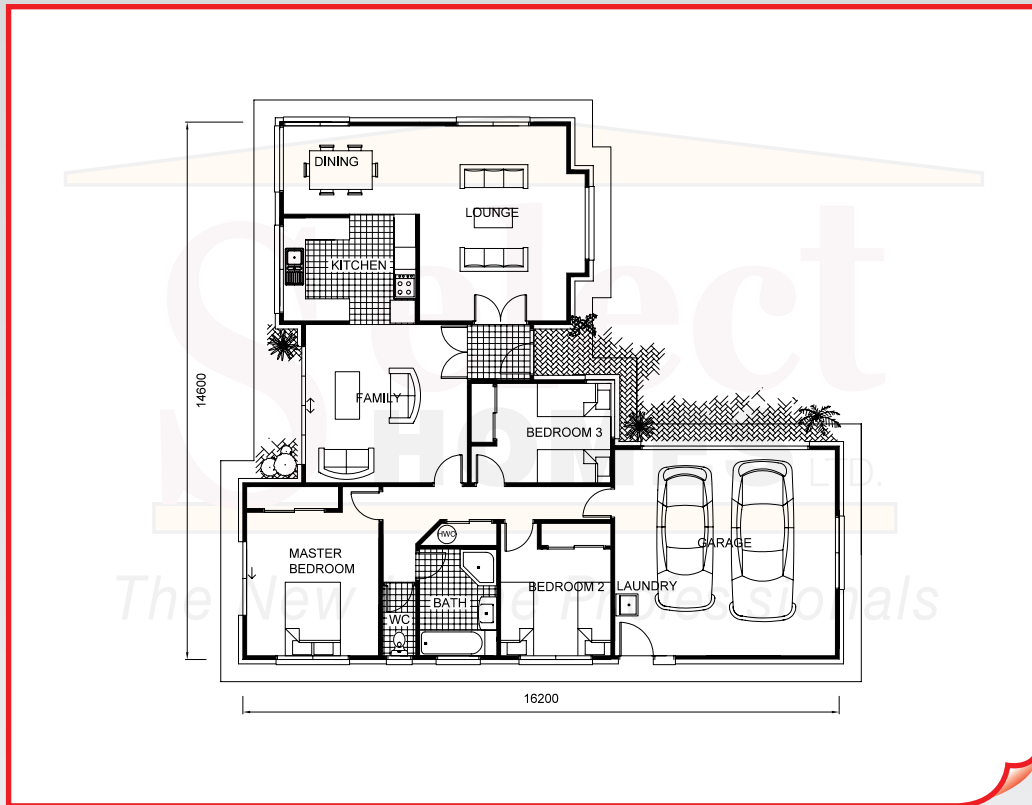

The New Home Professionals

The Ascot

THE ASCOT

3 bedroom. Floor area 162m²

www.selecthomes.co.nz

1010 Te Rapa Road, Hamilton

Phone (07) 850 5049

* Artist impression only
All plans Copyright of Select Homes